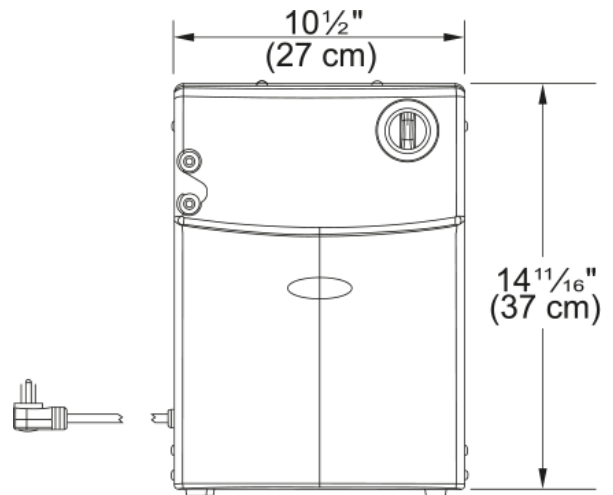

Chiller Tank - CT-200 | 119.0355.537

Franke CT-200 Little Butler Under Sink Water Filtration Cold Water Chiller Tank, White

Product specifications

Brand	FRANKE
Collection	CT200
Product category	Multifunctional tap
Product family	None
Features	
Product type	Chilled Water
Temperature range	50°F