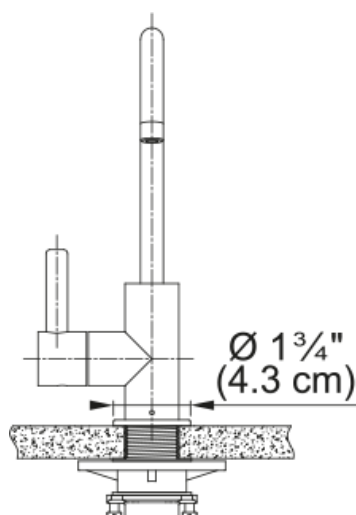

Universal Hot Filtered - UNJ-HO-CHR | 119.0704.807

8.75-in Single Handle Hot Water Filtration Faucet in Polished Chrome. Constructed with 100% lead-free 304 stainless steel, a naturally hygienic surface that is corrosion and tarnish-resistant, resulting in a high-performance and low-maintenance faucet. Proportionately sized and available in a variety of finishes to complement any products in the Franke faucet portfolio. Bring wellness home by pairing the UNJ-HO-CHR with our HT-400 heating tank and Franke Filtration system (sold separately) and provide your family with an on-demand flow of clean, safe, hot filtered water directly from your kitchen filtration faucet.

Aspect

Spout type	J - spout
Product color	Polished chrome
Type of material	Stainless steel 304

Product Dimensions

Faucet hole diameter	31,75 mm
Cartridge dimension	12,70 mm

Installation

Mounting type	Shank
Water supply hose connection	3/8"
Water supply hose length	60.00 in