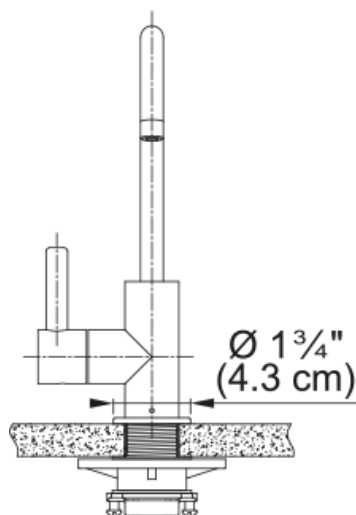

Universal Hot Filtered - UNJ-HO-GLD | 119.0704.771

8.75-in Single Handle Hot Water Filtration Faucet in Gold. Constructed with 100% lead-free 304 stainless steel, a naturally hygienic surface that is corrosion and tarnish-resistant, resulting in a high-performance and low-maintenance faucet. Proportionately sized and available in a variety of finishes to complement any products in the Franke faucet portfolio. Bring wellness home by pairing UNJ-HO-GLD with our HT-400 heating tank and Franke Filtration system (sold separately) and provide your family with an on-demand flow of clean, safe, hot filtered water directly from your kitchen filtration faucet.

Aspect

Spout type	J - spout
Product color	Gold
Type of material	Stainless steel 304

Product Dimensions

Faucet hole diameter	31,75 mm
Cartridge dimension	12,70 mm

Installation

Mounting type	Shank
Water supply hose connection	3/8"
Water supply hose length	60.00 in

Product specifications

Pressure	High pressure
Faucet type	Swivel spout
Faucet operation	Side lever
Faucet rotation	360°

Product identification

Brand	FRANKE
Product family	None
Collection	Universal

Features

Water saving feature	No
Type of aerator	Laminar
Application	Heating Tank
Application	Water filtration