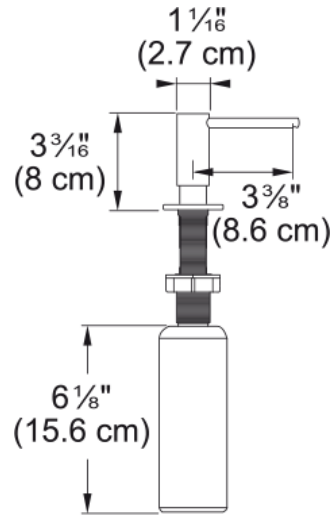

Atlas Soap Dispenser - ATL-SD-CPR | 112.0717.104

Single Hole Stainless Steel Top Refill Soap Dispenser in Copper. Easily dispense soap or lotion from your sink while eliminating countertop clutter; Holds up to 11.5 ounces of soap or lotion; Top fill designs provides convenience of filling the bottle from above the counter.

Aspect

Type of material	Stainless steel 316
Product color	Copper
Sub-category	Soap dispenser

Product identification

Product family	Mythos
Collection	Atlas