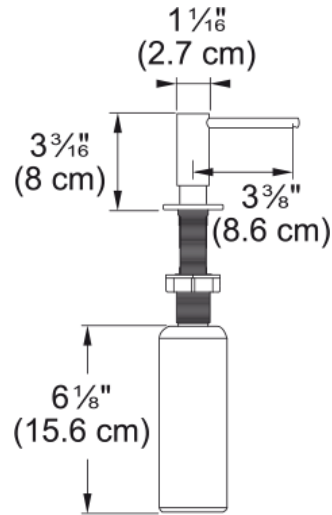

Atlas Soap Dispenser - ATL-SD-316 | 112.0625.483

Single Hole Stainless Steel Top Refill Soap Dispenser. Easily dispense soap or lotion from your sink while eliminating countertop clutter; Holds up to 11.5 ounces of soap or lotion; Top fill designs provides convenience of filling the bottle from above the counter. This model replaces the SD3450SS Soap Dispenser

Aspect

Type of material	Stainless steel 316
Product color	Stainless steel
Sub-category	Soap dispenser

Product identification

Product family	Mythos
Collection	Atlas