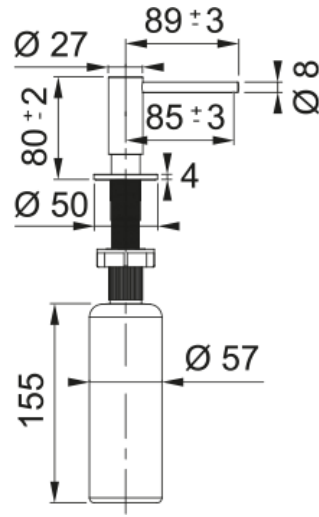

Atlas Soap Dispenser - ATL-SD-ANT | 112.0625.485

Single Hole Stainless Steel Top Refill Soap Dispenser in Anthracite. Easily dispense soap or lotion from your sink while eliminating countertop clutter; Holds up to 11.5 ounces of soap or lotion; Top fill designs provides convenience of filling the bottle from above the counter.

Aspect

Type of material	Stainless steel 316
Product color	PVD anthracite
Sub-category	Soap dispenser

Product identification

Product family	Mythos
Collection	Atlas