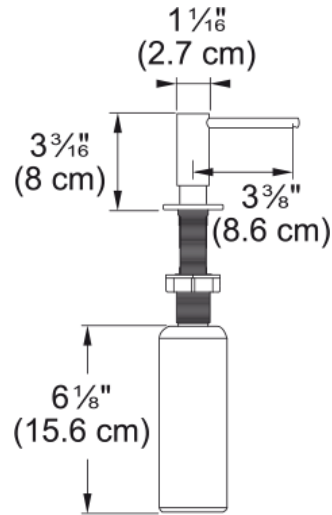

Atlas Soap Dispenser - ATL-SD-IBK | 112.0625.484

Black Stainless Steel Single Hole Top Refill Soap Dispenser. Easily dispense soap or lotion from your sink while eliminating countertop clutter; Holds up to 11.5 ounces of soap or lotion; Top fill designs provides convenience of filling the bottle from above the counter. This model replaces the SD3425BSS Soap Dispenser

Aspect

Type of material	Stainless steel 316
Product color	Industrial black
Sub-category	Soap dispenser

Product identification

Product family	Mythos
Collection	Atlas