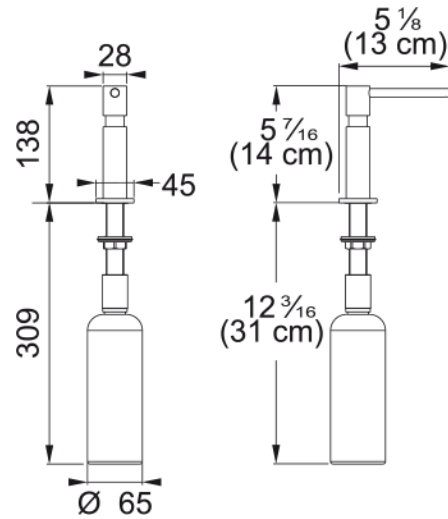

Soap Dispenser - SD-580N UNI-SD-SNI | 119.0437.314

Universal Single Hole Top Refill Soap Dispenser, Satin Nickel. This model replaces the Universal SD-580N Soap Dispenser

Aspect

Type of material	Stainless steel
Product color	Satin nicke/matt
Sub-category	Soap dispenser