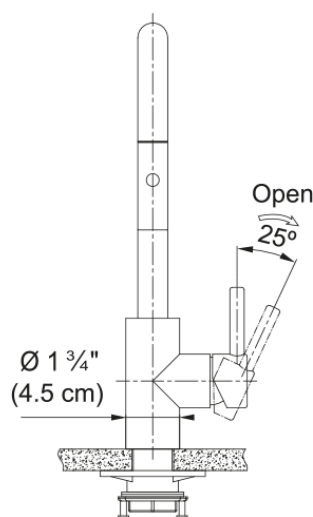

# Eos Neo Prep Faucet - EOS-PR-304 | 115.0685.299

14-in Single Handle Pull-Down Prep Kitchen Faucet in Stainless Steel. The Eos Neo faucet combines all the advantages of a modern faucet in a straightforward design. The laminar aerator ensures a clear, non-splashing water stream with minimal noise, while the single handle allows for precise control over the amount and temperature of the water. This faucet is constructed with 304 stainless steel and delivers corrosion resistance inside and out. The pull-down spray head allows you to quickly toggle between a gentle stream or a powerful spray for efficient cleaning. ADA and AB100 compliant.

## Aspect

Spout type	J - spout
Product color	Stainless steel
Type of material	Stainless steel 304
Flexible pullout hose material	Nylon grey
Spray head material	Stainless steel

## Product Dimensions

Height Overall	14.055
Faucet hole diameter	35 mm
Cartridge dimension	35 mm

## Installation

Mounting type	Shank
Water supply hose connection	1/2"
Water supply hose length	31.50 in