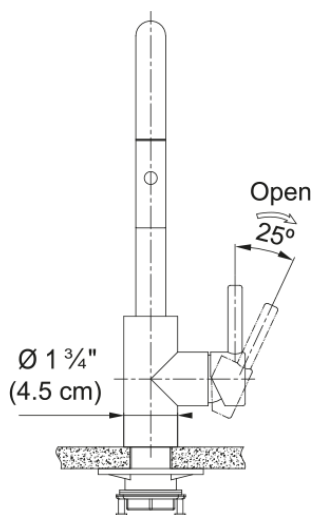

Eos Neo Prep Faucet - EOS-PR-GLD | 115.0685.309

14-in Single Handle Pull-Down Prep Kitchen Faucet in Gold. The Eos Neo faucet combines all the advantages of a modern faucet in a straightforward design. The laminar aerator ensures a clear, non-splashing water stream with minimal noise, while the single handle allows for precise control over the amount and temperature of the water. This faucet is constructed with 304 stainless steel and delivers corrosion resistance inside and out. The durable PVD finish is resistant to scratching and the color never fades, even with frequent cleaning. The pull-down spray head allows you to quickly toggle between a gentle stream or a powerful spray for efficient cleaning. ADA and AB100 compliant.

Aspect

Spout type	J - spout
Product color	Gold
Type of material	Stainless steel 304
Flexible pullout hose material	Nylon grey
Spray head material	Stainless steel

Product Dimensions

Height Overall	14.055
Faucet hole diameter	35 mm
Cartridge dimension	35 mm

Installation

Mounting type	Shank
Water supply hose connection	1/2"
Water supply hose length	17.72 in

Product specifications

Pressure	High pressure
Faucet type	Spray
Faucet operation	Side lever
Faucet rotation	360°