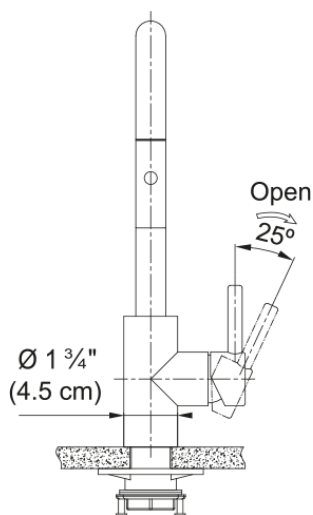

# Eos Neo Prep Faucet - EOS-PR-IBK | 115.0685.303

14-in Single Handle Pull-Down Prep Kitchen Faucet in Industrial Black. The Eos Neo faucet combines all the advantages of a modern faucet in a straightforward design. The laminar aerator ensures a clear, non-splashing water stream with minimal noise, while the single handle allows for precise control over the amount and temperature of the water. This faucet is constructed with 304 stainless steel and delivers corrosion resistance inside and out. The durable PVD finish is resistant to scratching and the color never fades, even with frequent cleaning. The pull-down spray head allows you to quickly toggle between a gentle stream or a powerful spray for efficient cleaning. ADA and AB100 compliant.

## Aspect

Spout type	J - spout
Product color	Industrial black
Type of material	Stainless steel 304
Flexible pullout hose material	Nylon grey
Spray head material	Stainless steel

## Product Dimensions

Height Overall	14.055
Faucet hole diameter	35 mm
Cartridge dimension	35 mm

## Installation

Mounting type	Shank
Water supply hose connection	1/2"
Water supply hose length	17.72 in