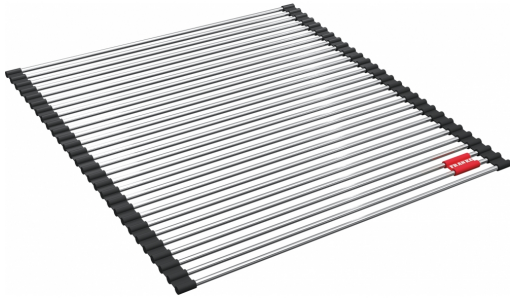

Roller Mat - MA-31RM | 112.0643.591

Franke 18.88-in. x 17.31-in. Stainless Steel Roller Mat for Maris MAG61031OW & MAG11031OW Sinks. The Franke Roller Mat is a truly innovative and practical accessory designed for any kitchen task, including drying dishes and stemware. Designed to work over the top of the sink for prepping, rinsing or drying fruits and vegetables, and can also be used a trivet to protect kitchen countertops from hot pots and pans. Designed to work with Maris Fraganite Sinks.

Aspect

Type of material	Stainless steel
Product color	Stainless steel
Sub-category	Roller mat