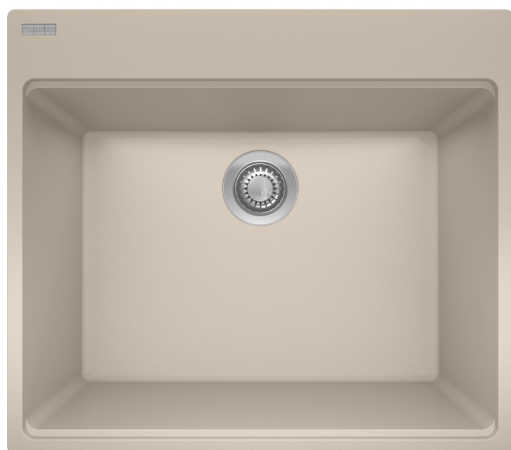

Maris Laundry Sink- MAG61023L-CHA | 114.0637.877

25-in. x 22-in. Dual Mount Fraganite Single Bowl Laundry / Utility Sink in Champagne. This spacious, deep, hardworking utility sink offers a convenient place to hand wash clothes, bathe pets, treat stains, or deep clean. Durable, scratch-and-stain resistant, the surface of this Fraganite sink is also finely textured ensuring high hygiene standards.

Aspect

Sink type	Sink
Type of material	Fragranite
Number of bowls	1
Product color	Champagne
Surface finish	None

Product Dimensions

Length (right to left)	25
Width (front to back)	22
Large bowl size: right to left	23.465
Large bowl size: front to back	17.035
Large bowl: depth	12

Installation

Minimum cabinet size	27"
----------------------	-----

Product specifications

Installation type	Topmount / drop in
Installation type	Undermount
Drain hole	3 1/2"
Position of drainer	No drainer
Active Twist Compatibility	No
Installation device	Fast-Fix Clips

Product identification

Brand	FRANKE
Product family	Maris
Collection	Maris
Certified by	CUPC

Features

Drainers number	No drainer
Product reversibility	No
Faucet ledge	Yes
Strainer assembly included	No
Strainer Assembly	No waste kit
Overflow	No
Number of faucet holes	5 - pre-scored
Soap dispenser hole	No