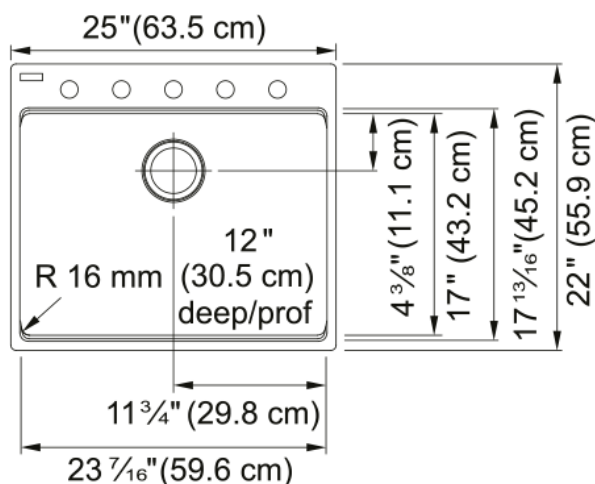

Maris Laundry Sink- MAG61023L-CHA | 114.0637.877

25-in. x 22-in. Dual Mount Fraganite Single Bowl Laundry / Utility Sink in Champagne. This spacious, deep, hardworking utility sink offers a convenient place to hand wash clothes, bathe pets, treat stains, or deep clean. Durable, scratch-and-stain resistant, the surface of this Fraganite sink is also finely textured ensuring high hygiene standards.

Aspect

Sink type	Sink
Type of material	Fragranite
Number of bowls	1
Product color	Champagne
Surface finish	None

Product Dimensions

Length (right to left)	25
Width (front to back)	22
Large bowl size: right to left	23.465
Large bowl size: front to back	17.035
Large bowl: depth	12

Installation

Minimum cabinet size	27"
----------------------	-----

Product specifications

Installation type	Topmount / drop in
Installation type	Undermount
Drain hole	3 1/2"
Position of drainer	No drainer
Active Twist Compatibility	No
Installation device	Fast-Fix Clips