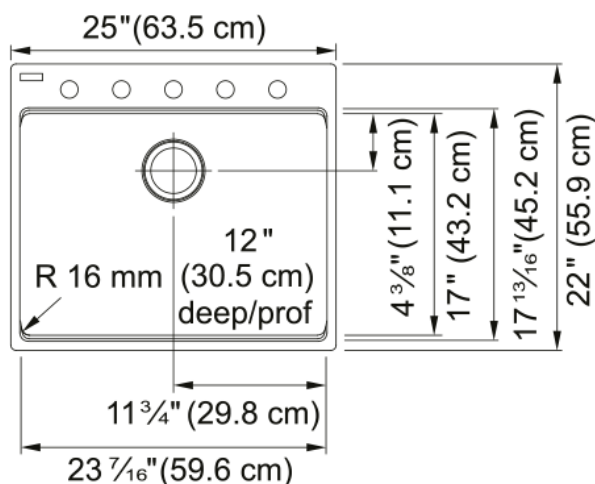

Maris Laundry Sink- MAG61023L-MBK | 114.0637.878

25-in. x 22-in. Dual Mount Fraganite Single Bowl Laundry / Utility Sink in Matte Black. This spacious, deep, hardworking utility sink offers a convenient place to hand wash clothes, bathe pets, treat stains, or deep clean. Durable, scratch-and-stain resistant, the surface of this Fraganite sink is also finely textured ensuring high hygiene standards.

| | |
|--------------------------------|--------|
| Length (right to left) | 25 |
| Width (front to back) | 22 |
| Large bowl size: right to left | 23.465 |
| Large bowl size: front to back | 17.035 |
| Large bowl: depth | 12 |

Installation

| | |
|----------------------|-----|
| Minimum cabinet size | 27" |
|----------------------|-----|

Product specifications

| | |
|----------------------------|--------------------|
| Installation type | Topmount / drop in |
| Installation type | Undermount |
| Drain hole | 3 1/2" |
| Position of drainer | No drainer |
| Active Twist Compatibility | No |
| Installation device | Fast-Fix Clips |