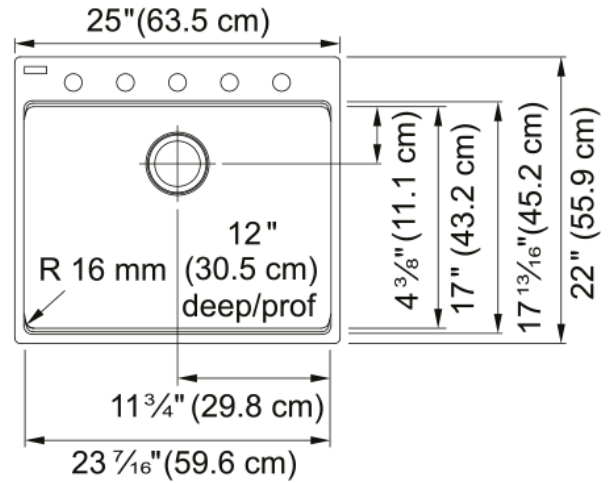

Maris Laundry Sink- MAG61023L-ONY. | 114.0637.872

25-in. x 22-in. Dual Mount Fraganite Single Bowl Laundry / Utility Sink in Onyx. This spacious, deep, hardworking utility sink offers a convenient place to hand wash clothes, bathe pets, treat stains, or deep clean. Durable, scratch-and-stain resistant, the surface of this Fraganite sink is also finely textured ensuring high hygiene standards.

Aspect

Sink type	Sink
Type of material	Fragranite
Number of bowls	1
Product color	Onyx
Surface finish	None

Product Dimensions

Length (right to left)	25
Width (front to back)	22
Large bowl size: right to left	23.465
Large bowl size: front to back	17.035
Large bowl: depth	12

Installation

Minimum cabinet size	27"
----------------------	-----

Product specifications

Installation type	Topmount / drop in
Installation type	Undermount
Drain hole	3 1/2"
Position of drainer	No drainer
Active Twist Compatibility	No
Installation device	Fast-Fix Clips