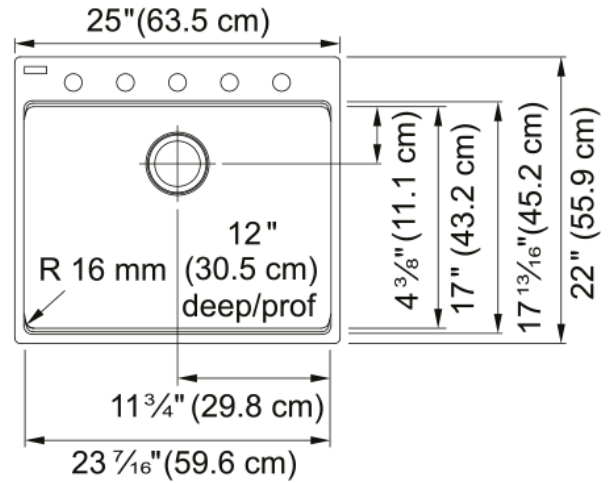

## Maris Laundry Sink- MAG61023L-OYS | 114.0637.876

25-in. x 22-in. Dual Mount Fraganite Single Bowl Laundry / Utility Sink in Oyster. This spacious, deep, hardworking utility sink offers a convenient place to hand wash clothes, bathe pets, treat stains, or deep clean. Durable, scratch-and-stain resistant, the surface of this Fraganite sink is also finely textured ensuring high hygiene standards.

### Product Dimensions

Length (right to left)	25
Width (front to back)	22
Large bowl size: right to left	23.465
Large bowl size: front to back	17.035
Large bowl: depth	12

### Installation

Minimum cabinet size	27"
----------------------	-----