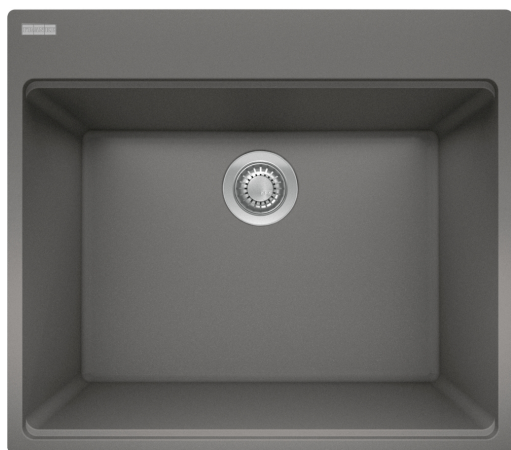

Maris Laundry Sink- MAG61023L-SHG | 114.0637.873

25-in. x 22-in. Dual Mount Fraganite Single Bowl Laundry / Utility Sink in Stone Grey. This spacious, deep, hardworking utility sink offers a convenient place to hand wash clothes, bathe pets, treat stains, or deep clean. Durable, scratch-and-stain resistant, the surface of this Fraganite sink is also finely textured ensuring high hygiene standards.

Aspect

Sink type	Sink
Type of material	Fragranite
Number of bowls	1
Product color	Stone grey
Surface finish	None

Product Dimensions

Length (right to left)	25
Width (front to back)	22
Large bowl size: right to left	23.465
Large bowl size: front to back	17.035
Large bowl: depth	12

Installation

Minimum cabinet size	27"
----------------------	-----

Product specifications

Installation type	Topmount / drop in
Installation type	Undermount
Drain hole	3 1/2"
Position of drainer	No drainer
Active Twist Compatibility	No
Installation device	Fast-Fix Clips

Product identification

Brand	FRANKE
Product family	Maris
Collection	Maris
Certified by	CUPC

Features

Drainers number	No drainer
Product reversibility	No
Faucet ledge	Yes
Strainer assembly included	No
Strainer Assembly	No waste kit
Overflow	No
Number of faucet holes	5 - pre-scored
Soap dispenser hole	No