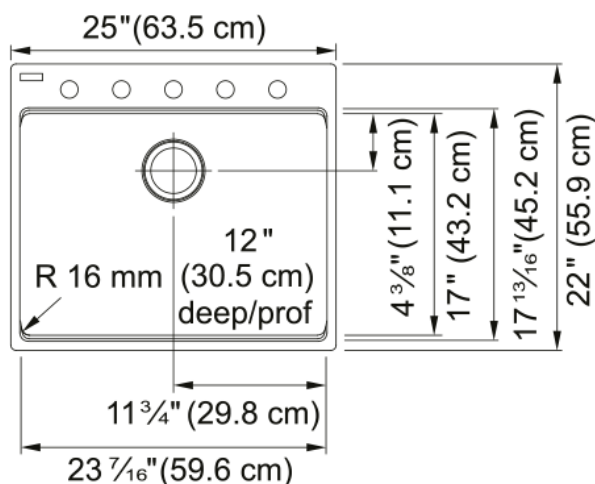

Maris Laundry Sink- MAG61023L-SHG | 114.0637.873

25-in. x 22-in. Dual Mount Fraganite Single Bowl Laundry / Utility Sink in Stone Grey. This spacious, deep, hardworking utility sink offers a convenient place to hand wash clothes, bathe pets, treat stains, or deep clean. Durable, scratch-and-stain resistant, the surface of this Fraganite sink is also finely textured ensuring high hygiene standards.

Aspect

Sink type	Sink
Type of material	Fragranite
Number of bowls	1
Product color	Stone grey
Surface finish	None

Product Dimensions

Length (right to left)	25
Width (front to back)	22
Large bowl size: right to left	23.465
Large bowl size: front to back	17.035
Large bowl: depth	12

Installation

Minimum cabinet size	27"
----------------------	-----

Product specifications

Installation type	Topmount / drop in
Installation type	Undermount
Drain hole	3 1/2"
Position of drainer	No drainer
Active Twist Compatibility	No
Installation device	Fast-Fix Clips