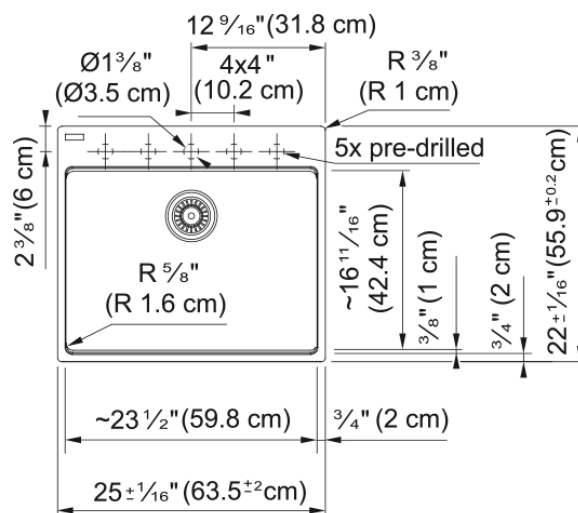

## Maris Laundry Sink - MAG61023L-SLG | 114.0713.076

25-in. x 22-in. Dual Mount Fraganite Single Bowl Laundry / Utility Sink in Slate Grey. This spacious, deep, hardworking utility sink offers a convenient place to hand wash clothes, bathe pets, treat stains, or deep clean. Durable, scratch-and-stain resistant, the surface of this Fraganite sink is also finely textured ensuring high hygiene standards.

### Product Dimensions

Length (right to left)	25
Width (front to back)	22
Large bowl size: right to left	23.465
Large bowl size: front to back	17.035
Large bowl: depth	12

### Installation

Minimum cabinet size	27"
----------------------	-----