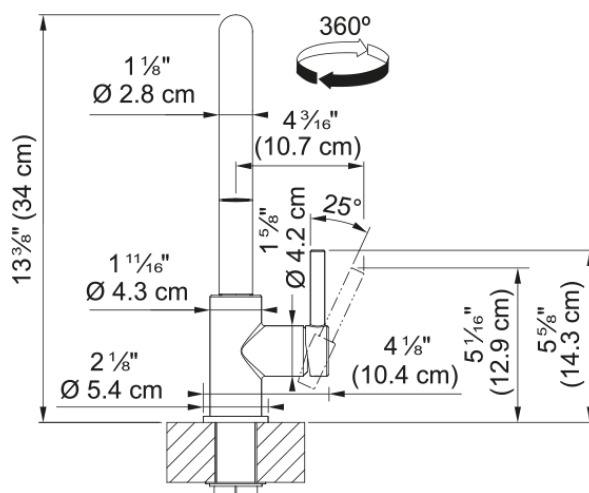

Maris Lario Bar Faucet - LAR-BR-MBK | 115.0740.019

Maris Lario 13-in Single Handle Bar Faucet in Matte Black. The Maris Lario Bar Faucet brings authentic Italian craftsmanship to compact kitchen and bar spaces. Designed in Italy, it offers timeless style and reliable performance in a sleek, space-saving form. A premium laminar aerator ensures a crystal-clear, non-splashing stream with minimal noise, making it ideal for smaller tasks and quieter environments. Available in Chrome, Satin Nickel, and Matte Black, it complements a wide range of kitchen aesthetics. As part of the complete Maris Lario collection, it pairs seamlessly with other components and Franke products, ensuring a harmonious aesthetic throughout the home.

Aspect

| | |
|------------------|-------------|
| Spout type | J - spout |
| Product color | Matte black |
| Type of material | Brass |

Product Dimensions

| | |
|----------------------|--------|
| Height Overall | 13.189 |
| Faucet hole diameter | 35 mm |
| Cartridge dimension | 35 mm |

Installation

| | |
|------------------------------|----------|
| Mounting type | Shank |
| Water supply hose connection | 1/2" |
| Water supply hose length | 21.65 in |

Product specifications

| | |
|------------------|---------------|
| Pressure | High pressure |
| Faucet type | Swivel |
| Faucet operation | Side lever |
| Faucet rotation | 360° |