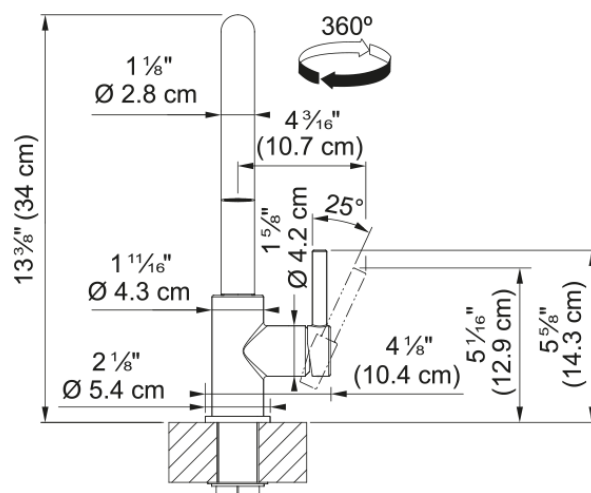

Maris Lario Bar Faucet - LAR-BR-SNI | 115.0740.018

Maris Lario 13-in Single Handle Bar Faucet in Satin Nickel. The Maris Lario Bar Faucet brings authentic Italian craftsmanship to compact kitchen and bar spaces. Designed in Italy, it offers timeless style and reliable performance in a sleek, space-saving form. A premium laminar aerator ensures a crystal-clear, non-splashing stream with minimal noise, making it ideal for smaller tasks and quieter environments. Available in Chrome, Satin Nickel, and Matte Black, it complements a wide range of kitchen aesthetics. As part of the complete Maris Lario collection, it pairs seamlessly with other components and Franke products, ensuring a harmonious aesthetic throughout the home.

Aspect

Spout type	J - spout
Product color	Satin Nickel
Type of material	Brass

Product Dimensions

Height Overall	13.189
Faucet hole diameter	35 mm
Cartridge dimension	35 mm

Installation

Mounting type	Shank
Water supply hose connection	1/2"
Water supply hose length	21.65 in

Product specifications

Pressure	High pressure
Faucet type	Swivel
Faucet operation	Side lever
Faucet rotation	360°

Product identification

Brand	FRANKE
Product family	Maris
Collection	Maris Lario

Features

Water saving feature	No
Type of aerator	Laminar