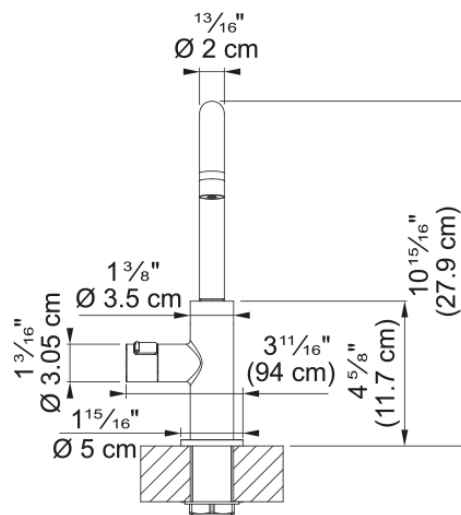

Maris Lario Hot Filtered - LAR-HO-CHR | 119.0739.998

Maris Lario 10.3-in Single Handle Hot Water Filtration Faucet in Chrome. Enjoy instant access to filtered hot water with the Maris Lario Hot Filtered Faucet, designed and made in Italy to deliver both style and performance. A built-in safety lock provides controlled access to hot water, enhancing safety in busy kitchens. The cold-body system keeps the exterior cool-to-the-touch, even when dispensing hot water, for added peace of mind. Available in Chrome, Satin Nickel, and Matte Black, it pairs effortlessly with other faucets in the Maris Lario collection, creating a cohesive and elegant look throughout your kitchen.

Aspect

Spout type	J - spout
Product color	Polished chrome
Type of material	Brass

Product Dimensions

Height Overall	10.236
Faucet hole diameter	35 mm
Cartridge dimension	1/2" headworks

Installation

Mounting type	Shank
Water supply hose connection	3/8"
Water supply hose length	60.00 in