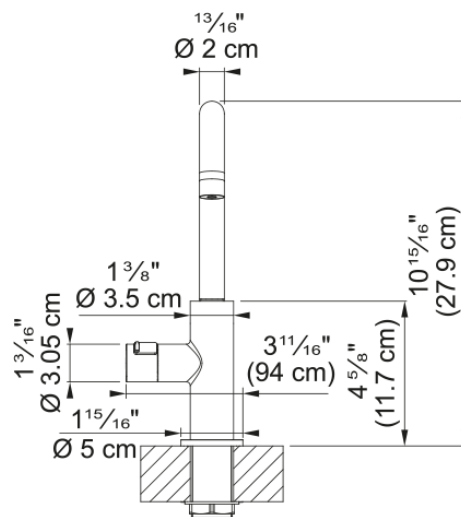

Maris Lario Hot Filtered - LAR-HO-MBK | 119.0740.000

Maris Lario 10.3-in Single Handle Hot Water Filtration Faucet in Matte Black. Enjoy instant access to filtered hot water with the Maris Lario Hot Filtered Faucet, designed and made in Italy to deliver both style and performance. A built-in safety lock provides controlled access to hot water, enhancing safety in busy kitchens. The cold-body system keeps the exterior cool-to-the-touch, even when dispensing hot water, for added peace of mind. Available in Chrome, Satin Nickel, and Matte Black, it pairs effortlessly with other faucets in the Maris Lario collection, creating a cohesive and elegant look throughout your kitchen.

Aspect

Spout type	J - spout
Product color	Matte black
Type of material	Brass

Product Dimensions

Height Overall	10.236
Faucet hole diameter	35 mm
Cartridge dimension	1/2" headworks

Installation

Mounting type	Shank
Water supply hose connection	3/8"
Water supply hose length	60.00 in