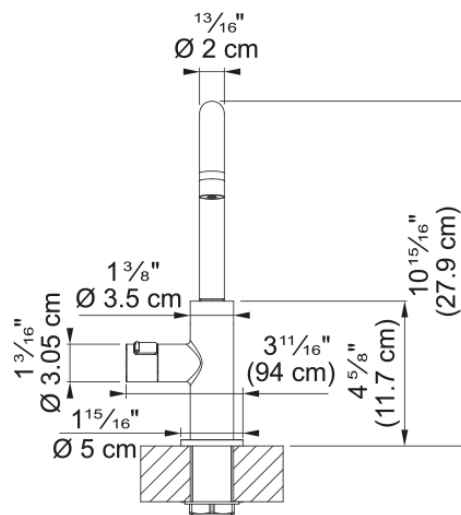

## Maris Lario Hot Filtered - LAR-HO-SNI | 119.0739.999

Maris Lario 10.3-in Single Handle Hot Water Filtration Faucet in Satin Nickel. Enjoy instant access to filtered hot water with the Maris Lario Hot Filtered Faucet, designed and made in Italy to deliver both style and performance. A built-in safety lock provides controlled access to hot water, enhancing safety in busy kitchens. The cold-body system keeps the exterior cool-to-the-touch, even when dispensing hot water, for added peace of mind. Available in Chrome, Satin Nickel, and Matte Black, it pairs effortlessly with other faucets in the Maris Lario collection, creating a cohesive and elegant look throughout your kitchen.

### Product Dimensions

Height Overall 10.236

Faucet hole diameter 35 mm

Cartridge dimension 1/2" headworks

### Installation

Mounting type Shank

Water supply hose connection 3/8"

Water supply hose length 60.00 in