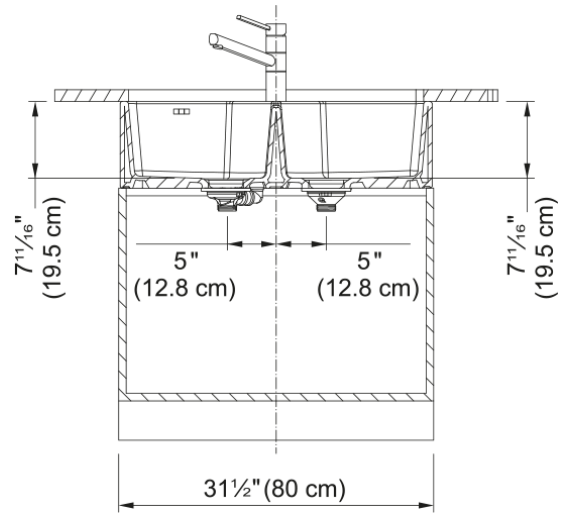

Manor House 2.0 - MH2K7201414-GWH | 130.0733.337

31.2 -in. x 19.2-in. White Ceramic Double Bowl Apron Front Kitchen Sink. This new Manor House Fraceram sink easily combines traditional apron design with clean square lines for a modern twist. The enormous volume of the bowls lets you wash big pots and pans and prepare large food items like fish and vegetables.

Aspect

Sink type	Sink
Type of material	Ceramic
Number of bowls	2
Product color	White
Surface finish	Glossy

Product Dimensions

Length (right to left)	31.22
Width (front to back)	19.252
Large bowl size: right to left	14.331
Large bowl size: front to back	17.52
Large bowl: depth	7.677
Small bowl size: right to left	14.331
Small bowl size: front to back	17.52
Small bowl: depth	7.677

Installation

Minimum cabinet size	33"
----------------------	-----

Product specifications

Installation type	Apron front
Drain hole	3 1/2"
Position of drainer	No drainer
Active Twist Compatibility	No

Product identification