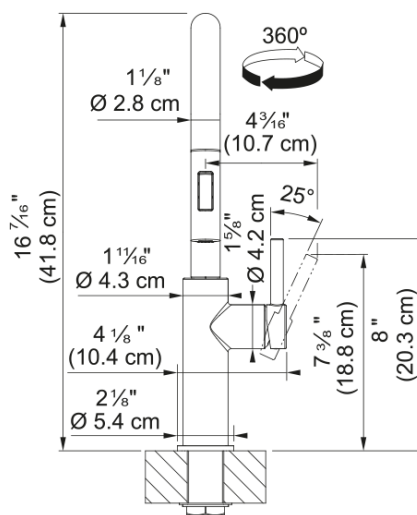

## Maris Lario Prep Faucet - LAR-PR-CHR | 115.0740.014

Maris Lario 16.5-in Single Handle Pull-Down Dual-Spray Prep Faucet in Chrome. Compact and efficient, the Maris Lario Prep Faucet is the perfect solution for smaller sinks or dedicated prep areas. Designed in Italy with a focus on both elegance and durability, it delivers precise water flow for delicate tasks through its versatile dual function pull-down spout. Available in Chrome, Satin Nickel, and Matte Black, this faucet brings a refined touch to any kitchen space while offering reliable performance. A premium laminar aerator delivers a smooth splash free water stream. This faucet is part of the complete Maris Lario collection, which includes kitchen, prep, bar, pot filler, and filtration faucets, all designed to integrate seamlessly and complement other Franke products, ensuring a harmonious aesthetic throughout the home.

### Product Dimensions

Height Overall	16.024
Faucet hole diameter	35 mm
Cartridge dimension	35 mm

### Installation

Mounting type	Shank
Water supply hose connection	1/2"
Water supply hose length	17.72 in