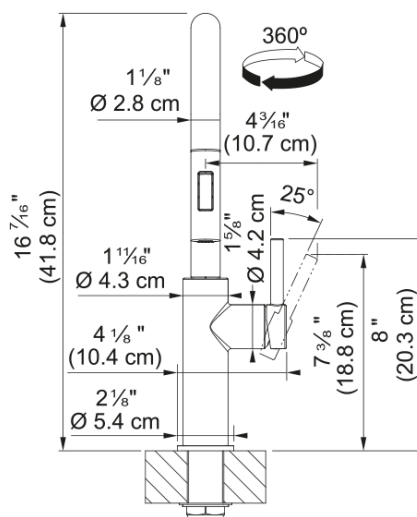

Maris Lario Prep Faucet - LAR-PR-MBK | 115.0740.016

Maris Lario 16.5-in Single Handle Pull-Down Dual-Spray Prep Faucet in Matte Black. Compact and efficient, the Maris Lario Prep Faucet is the perfect solution for smaller sinks or dedicated prep areas. Designed in Italy with a focus on both elegance and durability, it delivers precise water flow for delicate tasks through its versatile dual function pull-down spout. Available in Chrome, Satin Nickel, and Matte Black, this faucet brings a refined touch to any kitchen space while offering reliable performance. A premium laminar aerator delivers a smooth splash free water stream. This faucet is part of the complete Maris Lario collection, which includes kitchen, prep, bar, pot filler, and filtration faucets, all designed to integrate seamlessly and complement other Franke products, ensuring a harmonious aesthetic throughout the home.

Aspect

Spout type	J - spout
Product color	Matte black
Type of material	Brass
Flexible pullout hose material	Nylon black
Spray head material	Stainless steel

Product Dimensions

Height Overall	16.024
Faucet hole diameter	35 mm
Cartridge dimension	35 mm

Installation

Mounting type	Shank
Water supply hose connection	1/2"
Water supply hose length	17.72 in

Product specifications

Pressure	High pressure
Faucet type	Spray
Faucet operation	Side lever
Faucet rotation	360°

Product identification

Brand	FRANKE
Product family	Maris
Collection	Maris Lario

Features