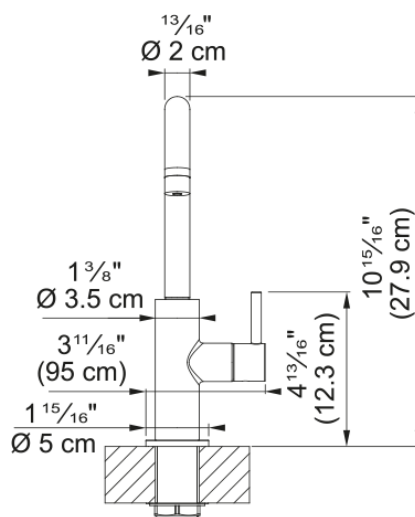

## Maris Lario Cold Filtered - LAR-FW-CHR | 120.0739.995

Maris Lario 10.3-in Single Handle Cold Water Filtration Faucet in Chrome. Enjoy fresh, filtered water straight from your tap with the Maris Lario Cold Filtered Beverage Faucet. Designed and made in Italy, it combines timeless style with everyday functionality. A premium laminar aerator delivers a smooth splash free water stream, while the sleek, space-saving design adds convenience without compromising on aesthetics. Available in Chrome, Satin Nickel, and Matte Black, it pairs perfectly with other faucets in the Maris Lario collection, creating a cohesive and elegant look throughout your kitchen. Say goodbye to plastic bottles and enjoy the ease of clean, great-tasting water anytime.

### Product Dimensions

Height Overall	10.236
Faucet hole diameter	35 mm
Cartridge dimension	1/2" headworks

### Installation

Mounting type	Shank
Water supply hose connection	3/8"
Water supply hose length	60.00 in