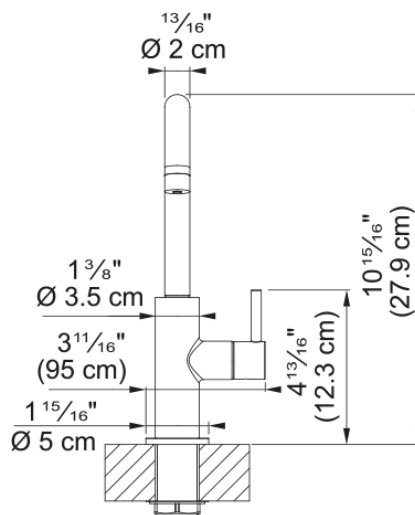

## Maris Lario Cold Filtered - LAR-FW-MBK | 120.0739.997

Maris Lario 10.3-in Single Handle Cold Water Filtration Faucet in Matte Black. Enjoy fresh, filtered water straight from your tap with the Maris Lario Cold Filtered Beverage Faucet. Designed and made in Italy, it combines timeless style with everyday functionality. A premium laminar aerator delivers a smooth splash free water stream, while the sleek, space-saving design adds convenience without compromising on aesthetics. Available in Chrome, Satin Nickel, and Matte Black, it pairs perfectly with other faucets in the Maris Lario collection, creating a cohesive and elegant look throughout your kitchen. Say goodbye to plastic bottles and enjoy the ease of clean, great-tasting water anytime.

### Product Dimensions

Height Overall 10.236

Faucet hole diameter 35 mm

Cartridge dimension 1/2" headworks

### Installation

Mounting type Shank

Water supply hose connection 3/8"

Water supply hose length 60.00 in