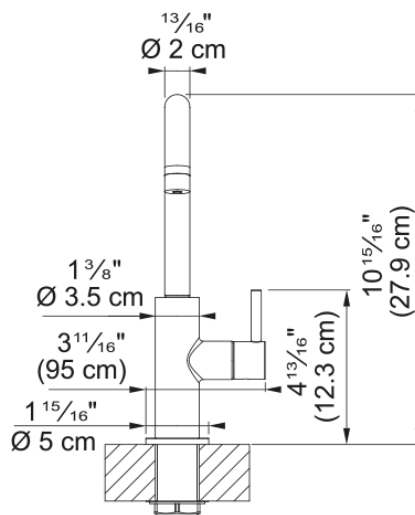

Maris Lario Cold Filtered - LAR-FW-SNI | 120.0739.996

Maris Lario 10.3-in Single Handle Cold Water Filtration Faucet in Satin Nickel. Enjoy fresh, filtered water straight from your tap with the Maris Lario Cold Filtered Beverage Faucet. Designed and made in Italy, it combines timeless style with everyday functionality. A premium laminar aerator delivers a smooth splash free water stream, while the sleek, space-saving design adds convenience without compromising on aesthetics. Available in Chrome, Satin Nickel, and Matte Black, it pairs perfectly with other faucets in the Maris Lario collection, creating a cohesive and elegant look throughout your kitchen. Say goodbye to plastic bottles and enjoy the ease of clean, great-tasting water anytime.

Aspect

Spout type J - spout

Product color Satin Nickel

Type of material Brass

Product Dimensions

Height Overall 10.236

Faucet hole diameter 35 mm

Cartridge dimension $1/2$ " headworks

Installation

Mounting type Shank

Water supply hose connection $3/8$ "

Water supply hose length 60.00 in

Product specifications

Pressure High pressure

Faucet type Swivel

Faucet operation Side lever