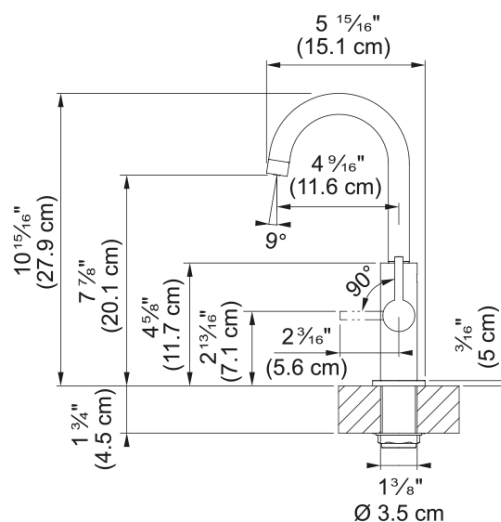

Maris Lario Hot/Cold Filtered LAR-HC-CHR | 120.0740.031

Maris Lario 10.3-in Dual-Handle Hot and Cold Water Filtration Faucet in Chrome. Experience the convenience of instant filtered hot and cold water with the Maris Lario Hot and Cold Filtered Beverage Faucet. Designed and made in Italy, it combines timeless style with advanced functionality for everyday use. A built-in safety lock ensures controlled access to hot water, while the cold-body system keeps the faucet cool-to-the-touch, even when dispensing hot water. Available in Chrome, Satin Nickel, and Matte Black, this sleek, space-saving faucet pairs perfectly with other faucets in the Maris Lario collection, creating a cohesive and elegant look throughout your kitchen.

Aspect

Spout type	J - spout
Product color	Polished chrome
Type of material	Brass

Product Dimensions

Height Overall	10.236
Faucet hole diameter	35 mm
Cartridge dimension	1/2" headworks

Installation

Mounting type	Shank
Water supply hose connection	3/8"
Water supply hose length	60.00 in