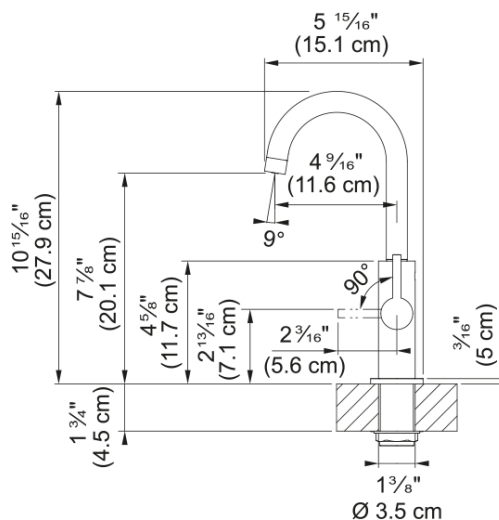

Maris Lario Hot/Cold Filtered LAR-HC-MBK | 120.0740.033

Maris Lario 10.3-in Dual-Handle Hot and Cold Water Filtration Faucet in Matte Black. Experience the convenience of instant filtered hot and cold water with the Maris Lario Hot and Cold Filtered Beverage Faucett. Designed and made in Italy, it combines timeless style with advanced functionality for everyday use. A built-in safety lock ensures controlled access to hot water, while the cold- body system keeps the faucet cool-to-the-touch, even when dispensing hot water. Available in Chrome, Satin Nickel, and Matte Black, this sleek, space-saving faucet pairs perfectly with other faucets in the Maris Lario collection, creating a cohesive and elegant look throughout your kitchen.

Aspect

Spout type	J - spout
Product color	Matte black
Type of material	Brass

Product Dimensions

Height Overall	10.236
Faucet hole diameter	35 mm
Cartridge dimension	1/2" headworks

Installation

Mounting type	Shank
Water supply hose connection	3/8"
Water supply hose length	60.00 in