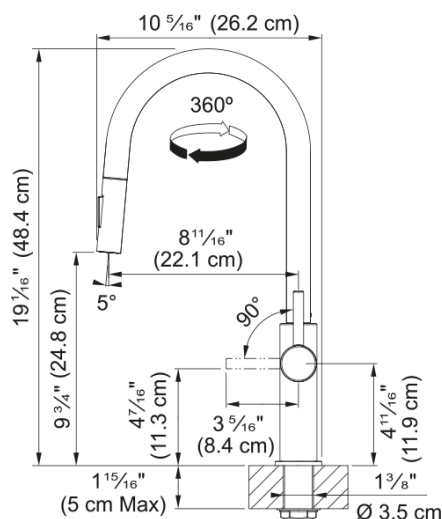

# Maris Lario Pull-Down Faucet LAR-PD-CHR | 115.0740.011

Maris Lario 19-in Single Handle Pull-Down Dual-Spray Kitchen Faucet in Chrome. Simplify your daily life with authentic Italian craftsmanship with the Maris Lario Kitchen Faucet. Available in Chrome, Satin Nickel, and Matte Black, this collection combines sophistication with durability to enhance any kitchen aesthetic. Its tall pull-down spout with a spray function makes rinsing and cleaning large pots and pans effortless. A premium laminar aerator ensures a crystal-clear, non-splashing stream with minimal noise, delivering a smooth and quiet experience every time. This faucet is part of the complete Maris Lario collection, which includes kitchen, prep, bar, pot filler, and filtration faucets, all designed to integrate seamlessly and complement other Franke products, ensuring a harmonious aesthetic throughout the home.

## Aspect

Spout type	J - spout
Product color	Polished chrome
Type of material	Brass
Flexible pullout hose material	Nylon black
Spray head material	Stainless steel

## Product Dimensions

Height Overall	18.937
Faucet hole diameter	35 mm
Cartridge dimension	35 mm

## Installation

Mounting type	Shank
Water supply hose connection	1/2"
Water supply hose length	17.72 in