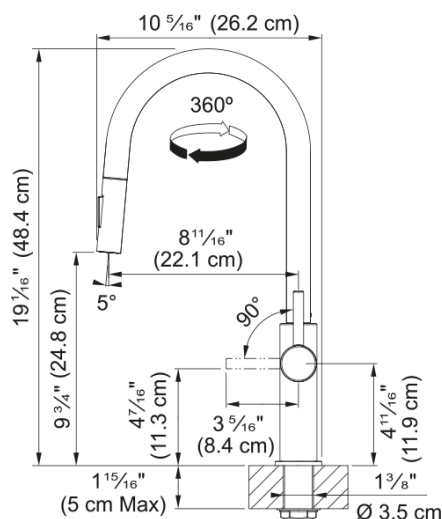

Maris Lario Pull-Down Faucet LAR-PD-SNI | 115.0740.012

Maris Lario 19-in Single Handle Pull-Down Dual-Spray Kitchen Faucet in Satin Nickel. Simplify your daily life with authentic Italian craftsmanship with the Maris Lario Kitchen Faucet. Available in Chrome, Satin Nickel, and Matte Black, this collection combines sophistication with durability to enhance any kitchen aesthetic. Its tall pull-down spout with a spray function makes rinsing and cleaning large pots and pans effortless. A premium laminar aerator ensures a crystal-clear, non-splashing stream with minimal noise, delivering a smooth and quiet experience every time. This faucet is part of the complete Maris Lario collection, which includes kitchen, prep, bar, pot filler, and filtration faucets, all designed to integrate seamlessly and complement other Franke products, ensuring a harmonious aesthetic throughout the home.

Aspect

Spout type	J - spout
Product color	Satin Nickel
Type of material	Brass
Flexible pullout hose material	Nylon black
Spray head material	Stainless steel

Product Dimensions

Height Overall	18.937
Faucet hole diameter	35 mm
Cartridge dimension	35 mm

Installation

Mounting type	Shank
Water supply hose connection	1/2"
Water supply hose length	17.72 in

Product specifications

Pressure	High pressure
Faucet type	Spray
Faucet operation	Side lever
Faucet rotation	360°