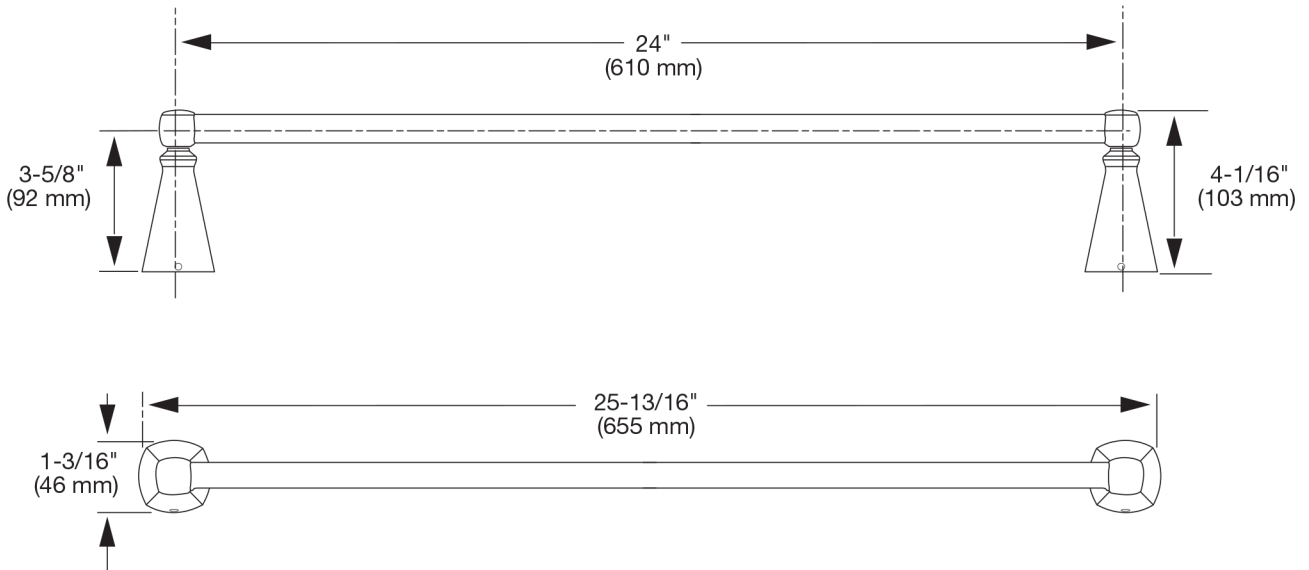

MODEL NUMBER:

□ 7018.024 - 24" Towel Bar

Available Finishes

002	Polished Chrome
278	Legacy Bronze
295	Brushed Nickel

PRODUCT FEATURES:

Materials of Construction:

Metal construction for durability and long life

Concealed Mounting: No exposed set screws.

Easy to Install: Template included for mounting.

SUGGESTED SPECIFICATION:

24" Towel Bar shall feature metal construction. Rod shall be brass. Shall feature concealed mounting with no exposed set screws. Towel Bar shall be American Standard Model # 7018.024.____.