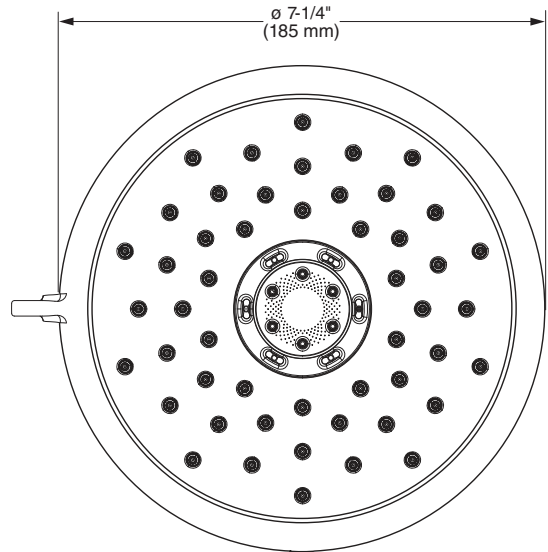

MODEL NUMBER:

- 9138074 Spectra+™ Traditional 4-Function Showerhead

GENERAL DESCRIPTION:

Showerhead adjusts from Drench to Sensitive to jet to Massage. Permanent built-in compensating flow control device. 1.8 gpm/6.8 L/min. maximum flow rate.

SUGGESTED SPECIFICATION

Showerhead shall feature 4 spray functions with maximum 1.8 gpm/6.8 L/min flow rate. Fitting shall be American Standard Model # 9138074.

CODES AND STANDARDS

These products meet or exceed the following codes and standards:

- ASME A112.18.1**
- CSA B125.1**
- EPA WaterSense**

Product Number	Description	Finish Options			
		Polished Chrome	Brushed Nickel	Polished Nickel (PVD)	Legacy Bronze
		002	295	013	278
9138074	Spectra+ Fixed™ Traditional 4-Function Showerhead. 1.8 gpm Max Flow.				

Showerhead Accessories	
Product Number	Description
1660.240	Standard Shower Arm and Flange 
1660.241	Modern Shower Arm and Flange 