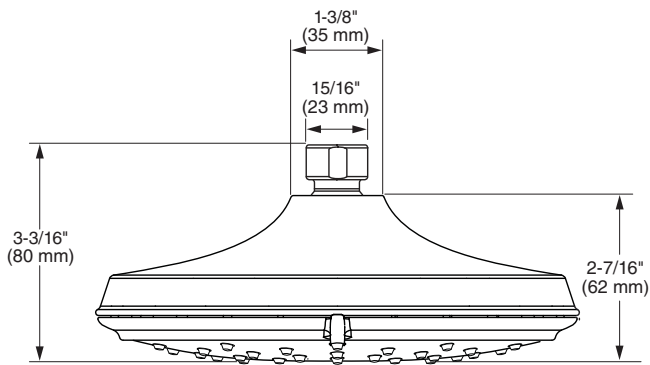

MODEL NUMBER:

- 9138074 Spectra+™ Traditional 4-Function Showerhead

GENERAL DESCRIPTION:

Showerhead adjusts from Drench to Sensitive to jet to Massage. Permanent built-in compensating flow control device. 1.8 gpm/6.8 L/min. maximum flow rate.

SUGGESTED SPECIFICATION

Showerhead shall feature 4 spray functions with maximum 1.8 gpm/6.8 L/min flow rate. Fitting shall be American Standard Model # 9138074.

CODES AND STANDARDS

These products meet or exceed the following codes and standards:

- ASME A112.18.1**
- CSA B125.1**
- EPA WaterSense**

Product Number	Description	Finish Options			
		Polished Chrome	Brushed Nickel	Polished Nickel (PVD)	Legacy Bronze
		002	295	013	278
9138074	Spectra+ Fixed™ Traditional 4-Function Showerhead. 1.8 gpm Max Flow.				