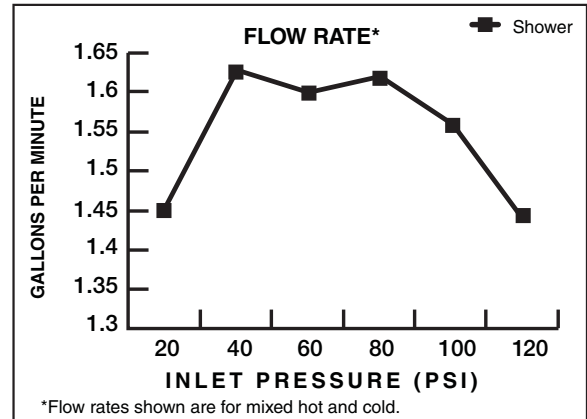

MODEL NUMBER:

- 9138074 Spectra+™ Traditional 4-Function Showerhead

GENERAL DESCRIPTION:

Showerhead adjusts from Drench to Sensitive to jet to Massage. Permanent built-in compensating flow control device. 1.8 gpm/6.8 L/min. maximum flow rate.

PRODUCT FEATURES:

Water Saving: WaterSense certified.

Pressure Compensating Flow Control Device: Provides consistent flow over a wide pressure range.

Variety of Spray Functions: Allows the user to select the spray functions best suited to their needs.

SUGGESTED SPECIFICATION

Showerhead shall feature 4 spray functions with maximum 1.8 gpm/6.8 L/min flow rate. Fitting shall be American Standard Model # 9138074.

CODES AND STANDARDS

These products meet or exceed the following codes and standards:

- ASME A112.18.1**
- CSA B125.1**
- EPA WaterSense**

Product Number	Description	Finish Options			
		Polished Chrome	Brushed Nickel	Polished Nickel (PVD)	Legacy Bronze
		002	295	013	278
9138074	Spectra+ Fixed™ Traditional 4-Function Showerhead. 1.8 gpm Max Flow.				