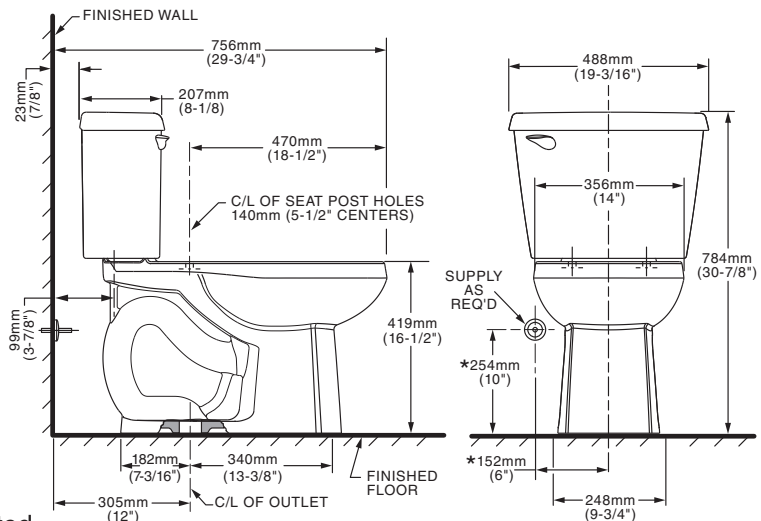

**COLONY® RIGHT HEIGHT® ELONGATED  
12" ROUGH TOILET**

**221AA.004**

- Vitreous china
- Low consumption (6.0 Lpf/1.6 gpf)
- PowerWash® rim scrubs bowl with each flush
- Includes color match bowl caps
- 2" flush valve
- 2" trapway
- 16-1/2" rim height for accessible applications
- 12" (305mm) rough-in
- Generous 9" x 8" water surface area
- Color matched trip lever is supplied
- 2 year warranty

**3251A.101** Right Height® Elongated Bowl

**4192A.004** Tank

**Nominal Dimensions:**

756 x 488 x 784mm  
(29-3/4" x 19-3/16" x 30-7/8")

Fixture only, seat and supply sold separately

**Alternative Tank Configurations Available:**

- ASME A112.19.2-2008/CSA B45.1-08 for Vitreous China Fixtures

**NOTES:**

THIS TOILET IS DESIGNED TO ROUGH-IN AT A MINIMUM DIMENSION OF 305MM (12") FROM FINISHED WALL TO C/L OF OUTLET. SUPPLY NOT INCLUDED WITH FIXTURE AND MUST BE ORDERED SEPARATELY. \* DIMENSION SHOWN FOR LOCATION OF SUPPLY IS SUGGESTED.

**IMPORTANT:** Dimensions of fixtures are nominal and may vary within the range of tolerances established by ANSI Standard A112.19.2. These measurements are subject to change or cancellation. No responsibility is assumed for use of superseded or voided pages.