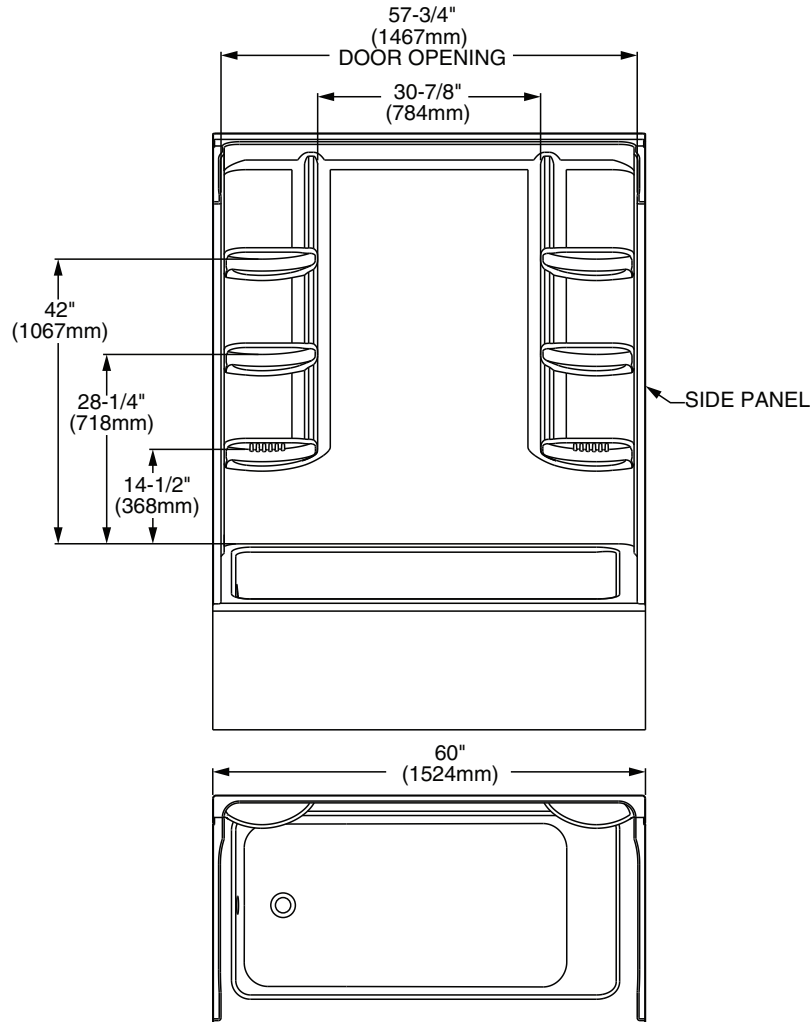

Nominal Dimensions:

Side Panels:

58" tall x 32" wide
(1473 x 813mm)

Back Panel:

58" tall x 60" wide
(1473 x 1524 mm)

For use with:

- Studio® Bathing Pool 2946.102 or 2946.202

Compliance Certifications -

Meets or Exceeds the Following Specifications:

- ANSI Z124.1.2
- cUPC

**Studio walls 2946.BW shown with
Studio Bathing Pool 2946.202**

To Be Specified - Required:

- Color: Arctic White
- Bath/Shower Faucet:
- Bathing Pool/Shower Drain: Drain Kit

SEE REVERSE SIDE FOR ROUGHING-IN DIMENSIONS
AND PRODUCT SPECIFICATIONS

Image shows 2946.202

NOTES:
REFER TO INSTALLATION INSTRUCTIONS SUPPLIED WITH BATH WALLS FOR ADDITIONAL INFORMATION.

IMPORTANT: Dimensions of fixtures are nominal and may vary within the range of tolerances established by ANSI Standard CSA B45.5-11/IAPMO Z124-2011. These measurements are subject to change or cancellation. No responsibility is assumed for use of superseded or voided pages.