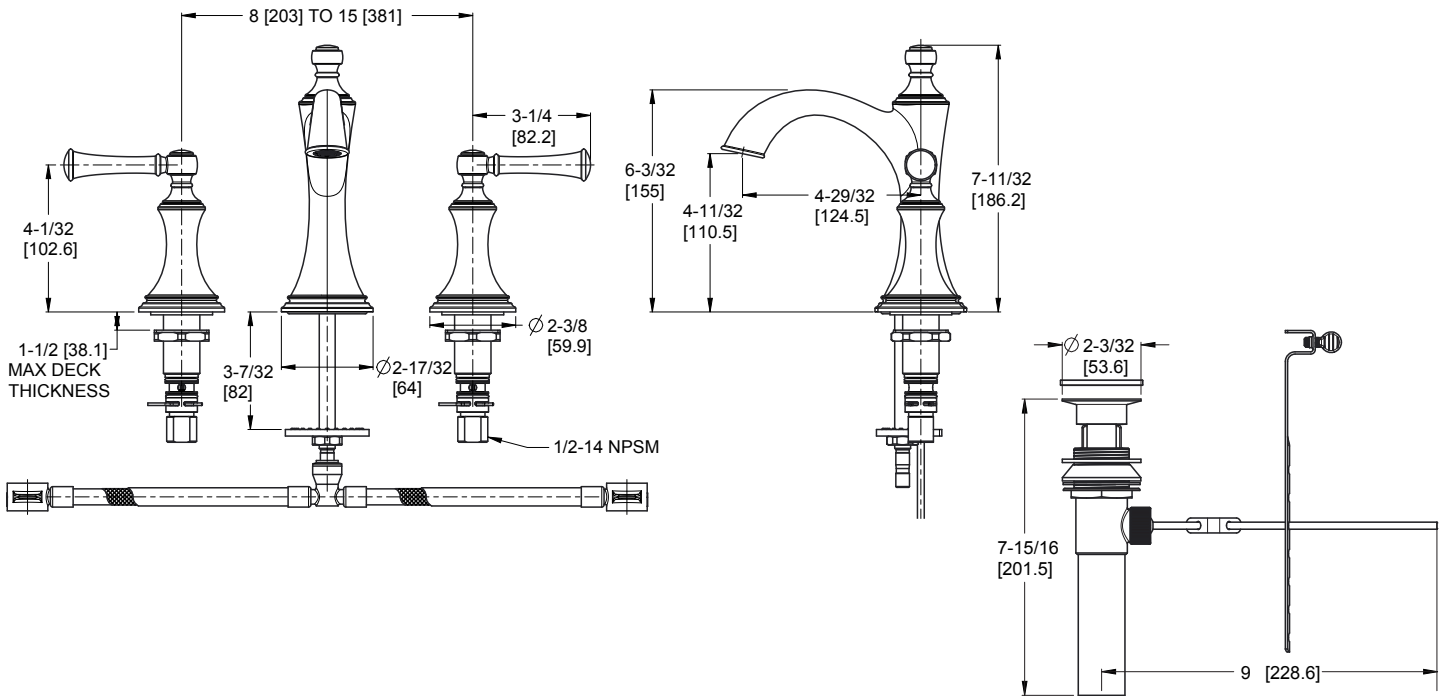

## Specifications

### Features

- 1.2 GPM Flow Rate
- All Metal Construction
- 1/4 Turn Brass Cartridges
- Includes Metal Pop-Up Drain
- Optional Crosshandles Available, Order HHL-049-TB\* Separately
- Pforever Seal™ Ceramic Disc Valves
- Limited Lifetime Warranty

## Dimensions

Ø1-1/4 Min to Ø1-1/2 Max. Deck Hole Openings

Metal Pop-Up Drain