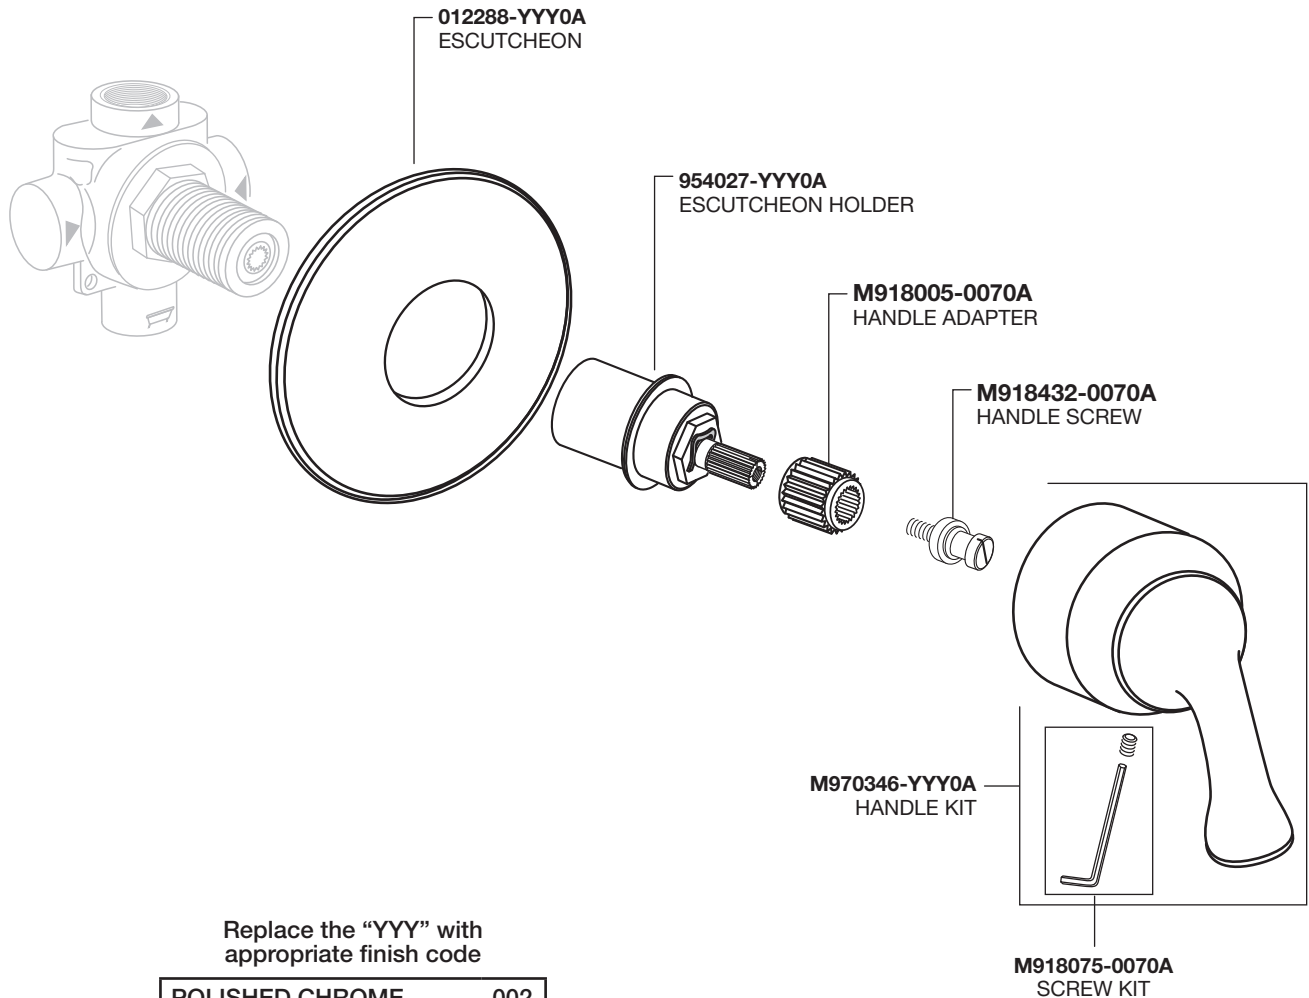

PATIENCE DIVERTER TRIM KIT

MODEL NUMBER

T106.430

Replace the "YYY" with appropriate finish code

POLISHED CHROME	002
BRUSHED NICKEL	295
LEGACY BRONZE	278
POLISH NICKEL	013

HOT LINE FOR HELP

For toll-free information and answers to your questions, call:
1 (800) 442-1902