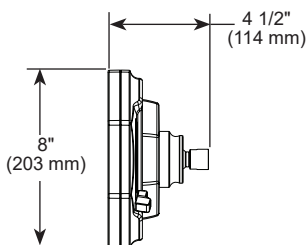

87375-▲ 1.75 GPM Shower Head

▲ Designate proper finish suffix