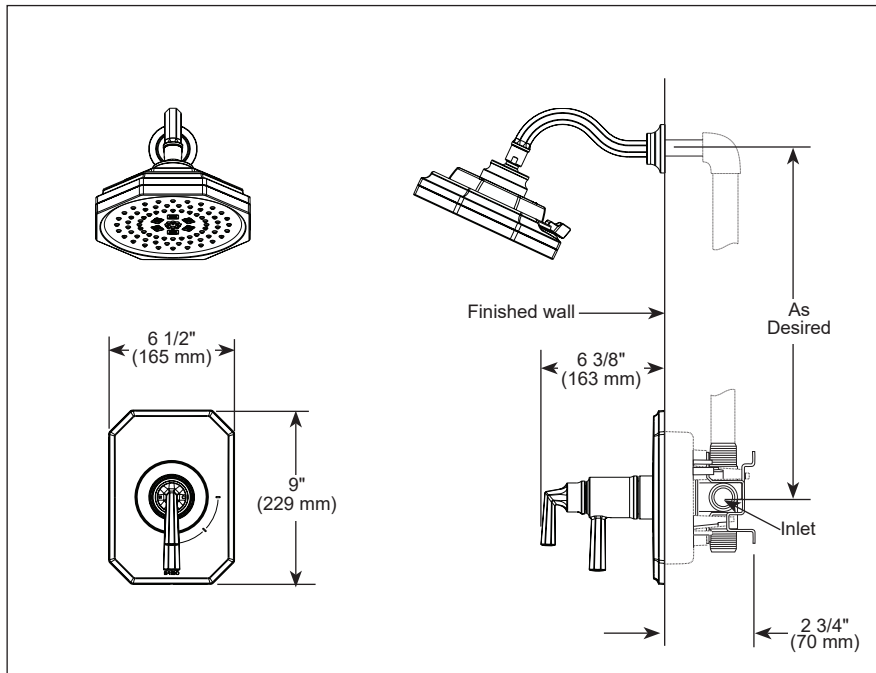

BRIZO®

TUB AND SHOWER FAUCET TRIM

- Beauclere™ Bath Collection
- TempAssure® Thermostatic
- Valve Only (T60065)
- Shower Only (T60265)

STANDARD SPECIFICATIONS:

- Max flow rate 1.75 gpm @ 80 psi, 6.6 L/min @ 550 kPa
- 4-spray settings: H2Okinetic® Rinsing Spray, Full Spray, massage Spray and Pause. Pause is a non-positive shut-off
- Tub port maximum flow rate 8.6 gpm @ 60 psi with R60000-UNBX
- TempAssure® 60 series thermostatic valve cartridge
- Thermostatic wax element maintains the outlet temperature to $\pm 3.6^{\circ}\text{F}$
- Must also order MultiChoice® Universal rough valve body (R60000 Series)
- Back-to-back installation capability
- Lever volume control handle; temperature adjustment dial
- Graphics indicate hot/cold temperature adjustment
- Field adjustable to limit handle rotation into hot water zone
- All parts replaceable from the front of the valve
- Adjusts for up to 1" wall thickness

WARRANTY

- Parts and Finish - Lifetime limited warranty; or for commercial purchasers, 10 years for multi-family residential (apartments and condominiums) and 5 years for all other commercial uses, in each case from the date the product is received by the original purchaser or their authorized representative (installation contractor, etc.).
- Please go to www.brizo.com for the complete details of our limited warranty.

COMPLIES WITH:

- ASME A112.18.1 / CSA B125.1
- ASSE 1016 / ASME A112.1016 / CSA B125.16
- EPA WaterSense®
- ♿ ICC/ANSI A117.1- Valve control only

▲ Designate proper finish suffix