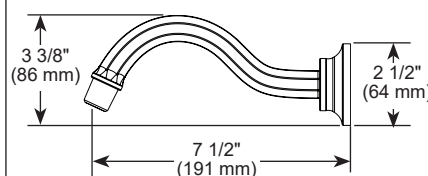

83865-▲ Shower Arm & Flange