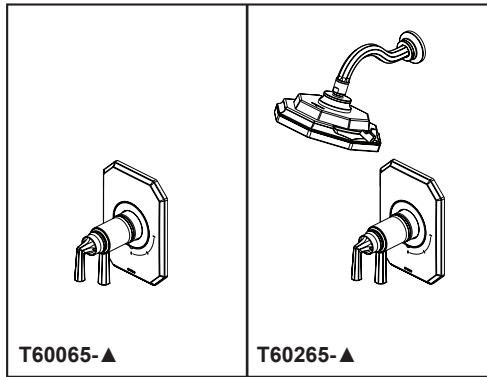

## TUB AND SHOWER FAUCET TRIM

- Beauclere™ Bath Collection
- TempAssure® Thermostatic
- Valve Only (T60065)
- Shower Only (T60265)

### STANDARD SPECIFICATIONS:

- Max flow rate 1.75 gpm @ 80 psi, 6.6 L/min @ 550 kPa
- 4-spray settings: H2Okinetic® Rinsing Spray, Full Spray, massage Spray and Pause. Pause is a non-positive shut-off
- Tub port maximum flow rate 8.6 gpm @ 60 psi with R60000-UNBX
- TempAssure® 60 series thermostatic valve cartridge
- Thermostatic wax element maintains the outlet temperature to  $\pm 3.6^{\circ}\text{F}$
- Must also order MultiChoice® Universal rough valve body (R60000 Series)
- Back-to-back installation capability
- Lever volume control handle; temperature adjustment dial
- Graphics indicate hot/cold temperature adjustment
- Field adjustable to limit handle rotation into hot water zone
- All parts replaceable from the front of the valve
- Adjusts for up to 1" wall thickness