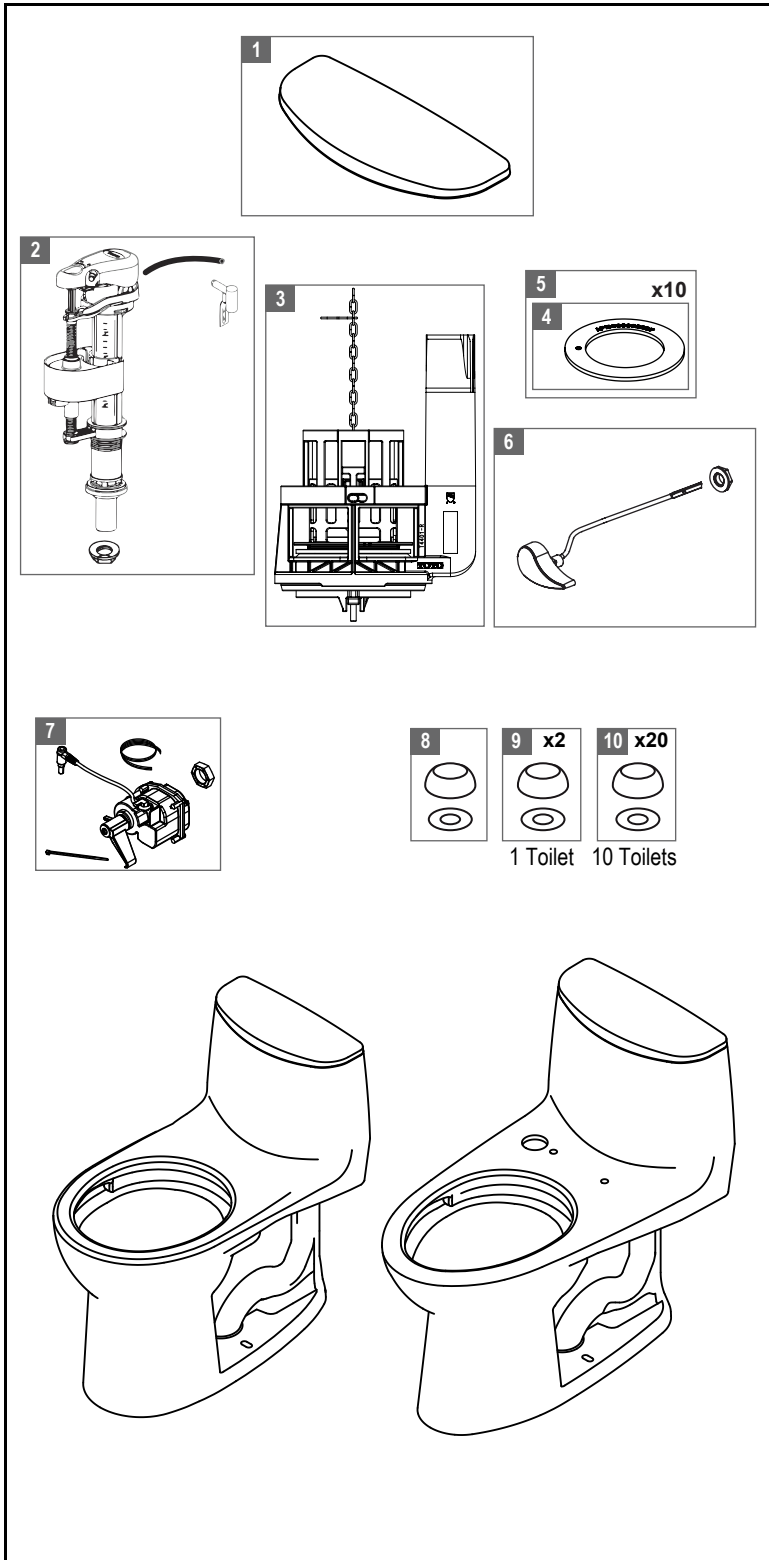

MS603113CSF, MS603113CSFG, MS603113CSFRG, MS608114CSF, MS608114CSFG, MS608114CSFRG

1.6 gpf Toilet, Round/Elongated Bowl, Universal Height, TORNADO FLUSH®, CEFIONTECT®, Auto Flush & Right Hand Trip Lever

Item	Part Number	Description
1	TCU608CR#01	Tank Lid - Cotton
	TCU608CR#12	Tank Lid - Sedona Beige
	TCU608CR#51	Tank Lid - Ebony
2	TSU81.30-A	Fill Valve
3	THU915V-A	Flush Valve
4	THU407	Seal Gasket (1 piece)
5	THU370	Seal Gasket (10 pieces)
6	THU808#01-A	Trip Lever - Cotton
	THU808#12-A	Trip Lever - Sedona Beige
	THU808#51-A	Trip Lever - Ebony
	THU808#BN-A	Trip Lever - Brushed Nickel
	THU808#CP-A	Trip Lever - Chrome Plated
	THU808#MBL-A	Trip Lever - Matte Black
	THU808#PB-A	Trip Lever - Polished Brass
	THU808#PN-A	Trip Lever - Polished Nickel
	THU808#RB-A	Trip Lever - Oil Rubbed Bronze
	THU820#CP-A	Right Hand Trip Lever - Chrome Plated
	THU820#PN-A	Right Hand Trip Lever - Polished Nickel
	THU820#BN-A	Right Hand Trip Lever - Brushed Nickel
	THU820#PB-A	Right Hand Trip Lever - Polished Brass
7	THU882	Motor unit for Autoflush Single Flush
8	THU044#01	Bolt Cap Set - Cotton (One side of toilet)
	THU044#12	Bolt Cap Set - Sedona Beige (One side of toilet)
	THU044#51	Bolt Cap Set - Ebony (One side of toilet)
9	THU044S#01	Bolt Cap Sets - Cotton (1 Toilet)
	THU044S#12	Bolt Cap Sets - Sedona Beige (1 Toilet)
	THU044S#51	Bolt Cap Sets - Ebony (1 Toilet)
10	THU098#01	Bolt Cap Sets - Cotton (10 Toilets)
	THU098#12	Bolt Cap Sets - Sedona Beige (10 Toilets)
	THU098#51	Bolt Cap Sets - Ebony (10 Toilets)