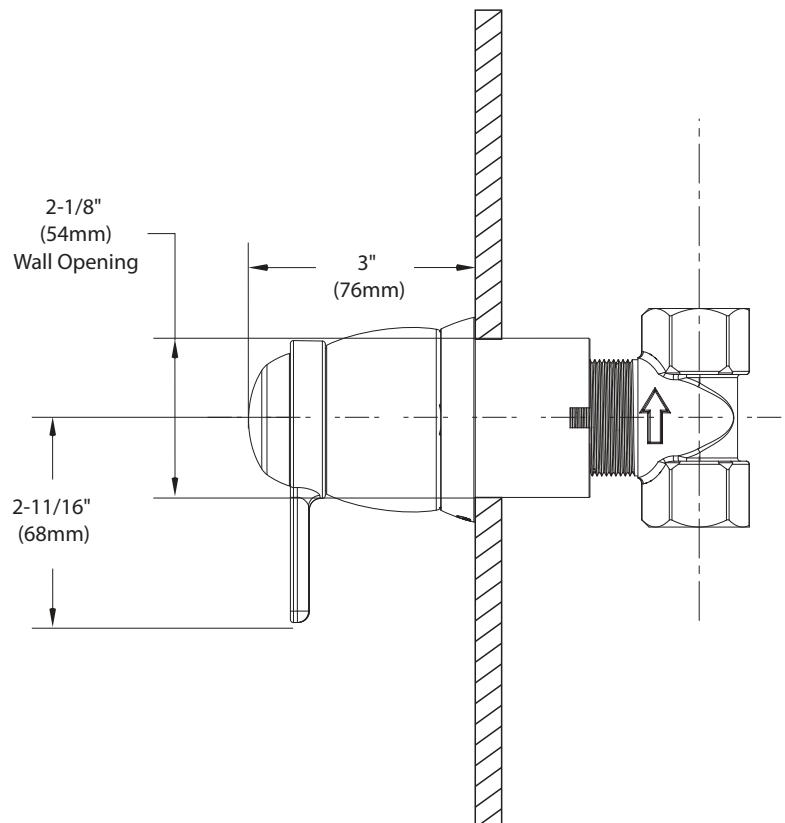

DESCRIPTION

- Metal construction with various finishes identified by suffix
- For use with S3600 3/4" volume control valve

OPERATION

- Lever style handle operation

STANDARDS

- Third party certified to meet ASME A112.18.1/CSA B125.1, and all applicable requirements referenced therein
- **ADA**  for lever handle

Models: TS3300 series

Valve: S3600 (sold separately)

CRITICAL DIMENSIONS

(DO NOT SCALE)