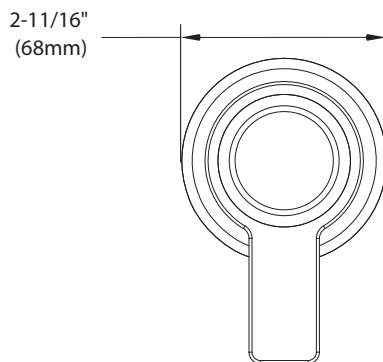

DESCRIPTION

- Metal construction with various finishes identified by suffix
- For use with S3600 3/4" volume control valve

OPERATION

- Lever style handle operation

STANDARDS

- Third party certified to meet ASME A112.18.1/CSA B125.1, and all applicable requirements referenced therein
- **ADA**  for lever handle

Models: TS3300 series

Valve: S3600 (sold separately)

CRITICAL DIMENSIONS

(DO NOT SCALE)