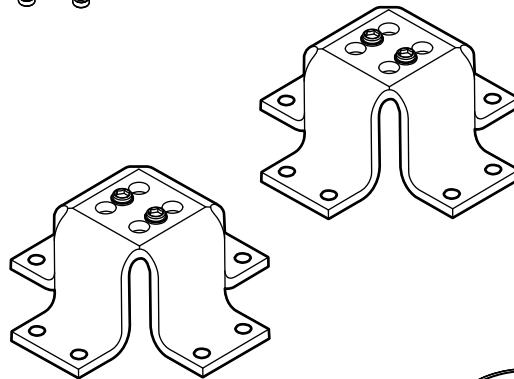

# Illustrated Parts

■ Order by Part Number

**M-PACT™**  
**Double Riser Floor Mount Tub Filler**  
**For Concrete Rough-In Valve**  
**MODEL TS50210**  
 For use with TS25105 Series risers

Stop Valve Kit (2 per kit)  
136123

Manifold Assembly (Includes Manifold Bolts)  
262007

Manifold Bolts (4 per pack)  
200007

Manifold Mounting  
Brackets (x2)  
259422

Mud Cover  
200013

Screws (4 per pack)  
259420