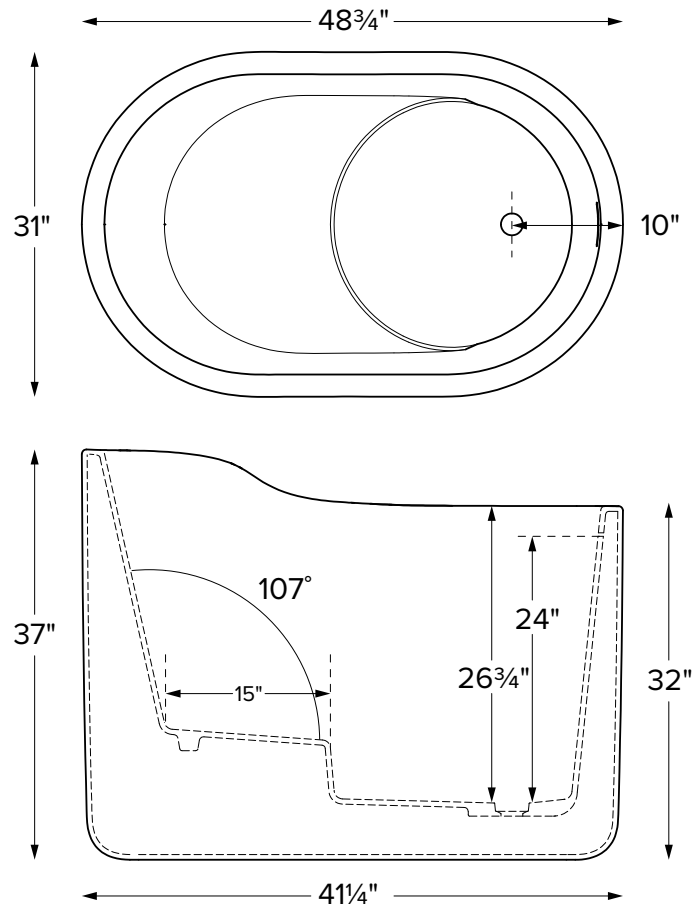

Emi

Features an integrated overflow.

MODEL 282
48.75" x 31" x 37"
FREESTANDING XX gal to overflow
SculptureStone®
295 lbs / 134 kg soaker
Not recommended as a tub / shower combination. Filling this tub to the maximum may require an above average size or dedicated water heater.

ELECTRICAL COMPONENTS & SPECIFICATIONS
Available as Soaker only
CSA Certified C/US; ANSI Z124.1

IMPORTANT ORDERING & INSTALLATION INFORMATION

- Before ordering or installing, please consider future access to equipment.
- Includes an integrated overflow.
- 31" width fits through standard doorway for installation.
- Faucet valves cannot be mounted on this tub model.
- Seat elevation starts at ~4.75" from floor.

See the Installation & Operation Manual for more details.
MTI's Customer Service: Monday-Friday 8am-6pm EST
800-783-8827 or service@mtibaths.com

• Before discarding tub crate, check for accessories that may be packaged inside.
• All product measurements are ±1/2".
• Specifications and configurations are subject to change without notice.
• Measurements herein supersede all others published prior to publication date below.

Accessories
Teak Bath Mat (TKMAT3018) \$880 Measures 30" x 17.5" x 1" <i>Custom sizes also available. Contact MTI for details.</i>
Waterproof Bathtub Step American Walnut (WBSAW) \$1,117 Iroko (WBSI) \$1,117 Teak (WBST) \$1,862
Tidal Waterproof Bathtub Tray American Walnut (WBTAW) \$1,224 Iroko (WBTI) \$1,197 Teak (WBTT) \$1,503