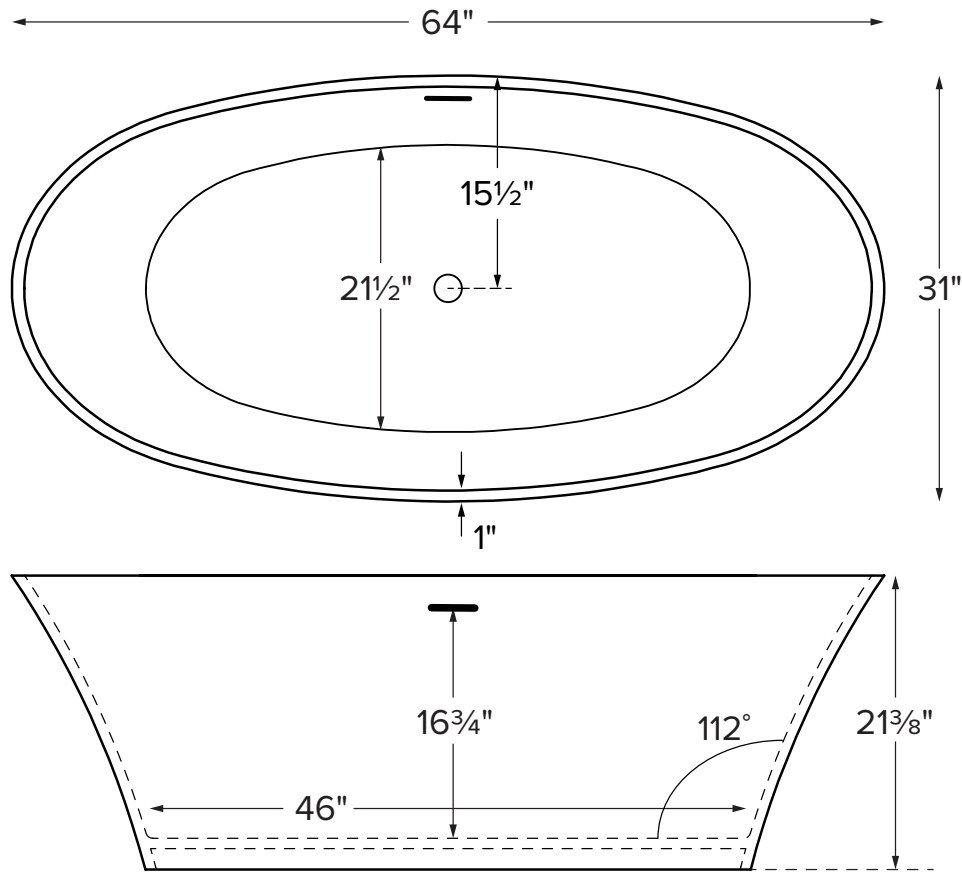

Adeline

MODEL 401
64" x 31" x 21.375"
FREESTANDING 71 gal to overflow
Mineral Composite
150 lbs / 68 kg soaker
Filling this tub to the maximum may require an above average size or dedicated water heater.