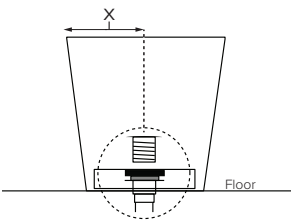

ELECTRICAL COMPONENTS & SPECIFICATIONS		
Required Electrical Service - 110 Volt		
Hydrotherapy Package	Components Included	GFCI
Air Massage	heated blower	1-15 amp
Electrical requirements may change with the addition of optional therapy components. See specific option details or installation information. CSA Certified C/US; B45.5/IAPMO ANSI Z124.1 and ANSI 112.19.7		

ORDERING AND INSTALLATION

- Before ordering or installing, please consider future access to equipment.
- Integrated overflow with toe tap drain included.
- Air baths require job site preparations for remote mounting the blower and required check valve. Check valve must be installed higher than the rim of the tub.
- Waterproof remote control included. Keypad is shipped loose and may be mounted nearby.
- Faucet valves cannot be installed on this tub model.

See the Installation & Operation Manual for more details.
MTI's Customer Service: Monday-Friday 8am-6pm EST
800-783-8827 or service@mtibaths.com

• Before discarding tub packaging, check for accessories that may be packaged inside.
• All product measurements are ±1/2".
• Specifications and configurations are subject to change without notice.
• Measurements herein supersede all others published prior to publication date below.