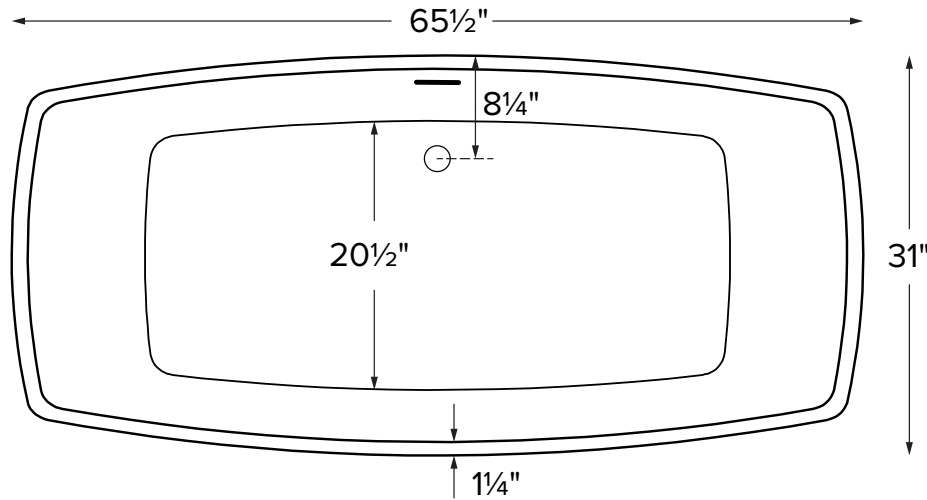

Marcel

MODEL 402
65.5" x 31" x 22.5" / 23.5"
FREESTANDING 80 gal to overflow
Mineral Composite
159 lbs / 72 kg soaker
Filling this tub to the maximum may require an above average size or dedicated water heater.

IMPORTANT
Air bath is 1" taller than soaker

Drain Rough-In Measurement

X
8 1/4"

ELECTRICAL COMPONENTS & SPECIFICATIONS		
Required Electrical Service - 110 Volt		
Hydrotherapy Package	Components Included	GFCI
Air Massage	heated blower	1-15 amp
Electrical requirements may change with the addition of optional therapy components. See specific option details or installation information. CSA Certified C/US; B45.5/IAPMO ANSI Z124.1 and ANSI 112.19.7		