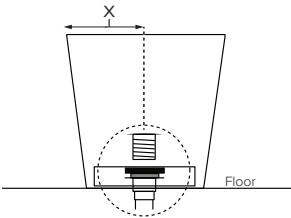

Marcel

MODEL 402
65.5" x 31" x 22.5" / 23.5"
FREESTANDING 80 gal to overflow
Mineral Composite
159 lbs / 72 kg soaker
Filling this tub to the maximum may require an above average size or dedicated water heater.

IMPORTANT
Air bath is 1" taller than soaker

Drain Rough-In Measurement

X
8 1/4"

ELECTRICAL COMPONENTS & SPECIFICATIONS		
Required Electrical Service - 110 Volt		
Hydrotherapy Package	Components Included	GFCI
Air Massage	heated blower	1-15 amp
Electrical requirements may change with the addition of optional therapy components. See specific option details or installation information. CSA Certified C/US; B45.5/IAPMO ANSI Z124.1 and ANSI 112.19.7		