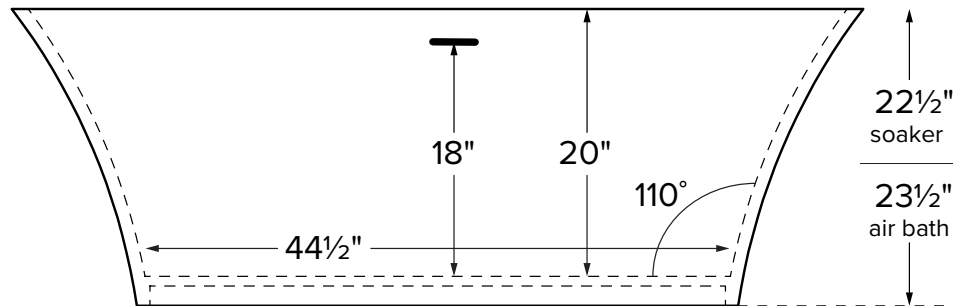

Marcel

MODEL 402
65.5" x 31" x 22.5" / 23.5"
FREESTANDING 80 gal to overflow
Mineral Composite
159 lbs / 72 kg soaker
Filling this tub to the maximum may require an above average size or dedicated water heater.

IMPORTANT
Air bath is 1" taller than soaker

Drain Rough-In Measurement

X
8 1/4"

ELECTRICAL COMPONENTS & SPECIFICATIONS		
Required Electrical Service - 110 Volt		
Hydrotherapy Package	Components Included	GFCI
Air Massage	heated blower	1-15 amp
Electrical requirements may change with the addition of optional therapy components. See specific option details or installation information. CSA Certified C/US; B45.5/IAPMO ANSI Z124.1 and ANSI 112.19.7		