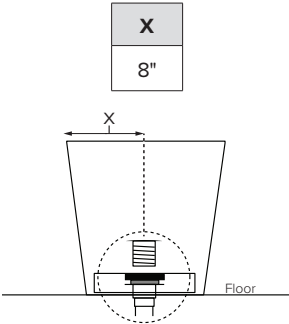

Hamilton

MODEL 406
58" x 31" x 23"
FREESTANDING 65 gal to overflow
Mineral Composite
143 lbs / 65 kg soaker
Filling this tub to the maximum may require an above average size or dedicated water heater.

Drain Rough-In Measurement

Inside view of tub