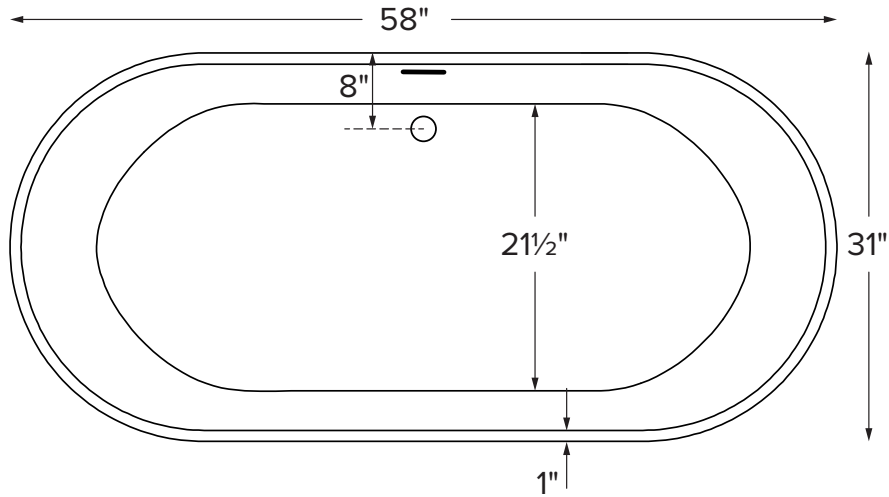

Hamilton

MODEL 406
58" x 31" x 23"
FREESTANDING 65 gal to overflow
Mineral Composite
143 lbs / 65 kg soaker
Filling this tub to the maximum may require an above average size or dedicated water heater.

Drain Rough-In Measurement

Inside view of tub