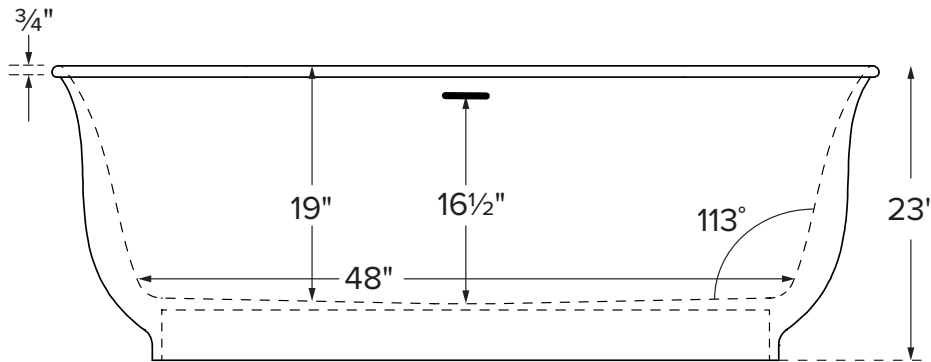

Hamilton

MODEL 406
58" x 31" x 23"
FREESTANDING 65 gal to overflow
Mineral Composite
143 lbs / 65 kg soaker
Filling this tub to the maximum may require an above average size or dedicated water heater.

Drain Rough-In Measurement

Inside view of tub