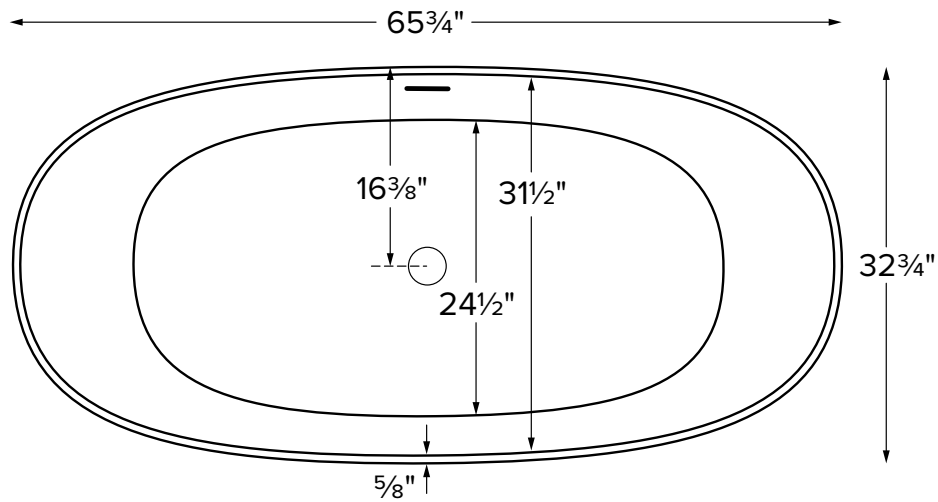

Islita

Features an integrated overflow

MODEL 407
65.75" x 32.75" x 24.25"
FREESTANDING 77 gal to overflow
Mineral Composite
292 lbs / 132 kg soaker
Filling this tub to the maximum may require an above average size or dedicated water heater.