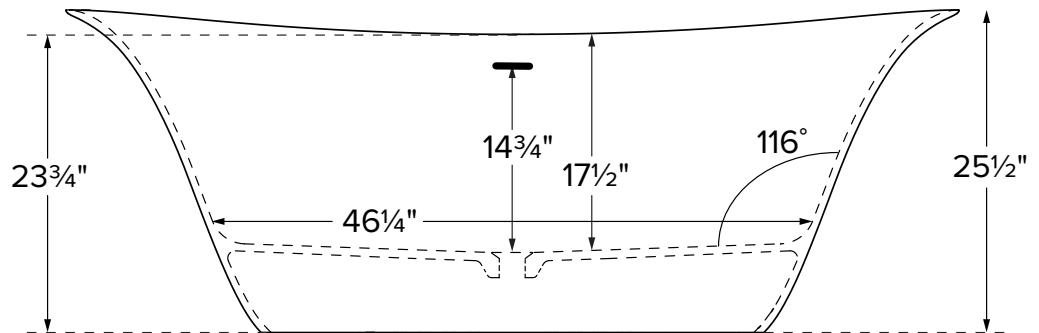

ELECTRICAL COMPONENTS & SPECIFICATIONS		
Required Electrical Service - 110 Volt		
Hydrotherapy Package	Components Included	GFCI
Air Massage	heated blower	1-15 amp
Electrical requirements may change with the addition of optional therapy components. See specific option details or installation information. CSA Certified C/US; B45.5/IAPMO ANSI Z124.1 and ANSI 112.19.7		

ORDERING AND INSTALLATION

- Before ordering or installing, please consider future access to equipment.
- Integrated overflow with toe tap drain included.
- Air baths require job site preparations for remote mounting the blower and required check valve. Check valve must be installed higher than the rim of the tub.
- Waterproof remote control included. Keypad is shipped loose and may be mounted nearby.
- Faucet valves cannot be installed on this tub model.

See the Installation & Operation Manual for more details.
MTI's Customer Service: Monday-Friday 8am-6pm EST
800-783-8827 or service@mtibaths.com

• Before discarding tub packaging, check for accessories that may be packaged inside.
• All product measurements are ±1/2".
• Specifications and configurations are subject to change without notice.
• Measurements herein supersede all others published prior to publication date below.