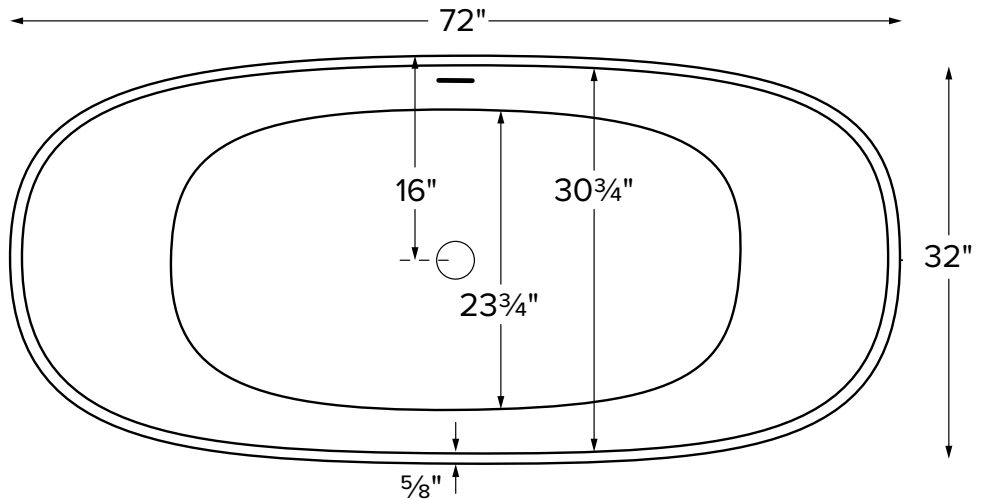

Maricela

Features an integrated overflow

MODEL 408
72" x 32" x 23.75"
FREESTANDING 72 gal to overflow
Mineral Composite
247 lbs / 112 kg soaker
Filling this tub to the maximum may require an above average size or dedicated water heater.