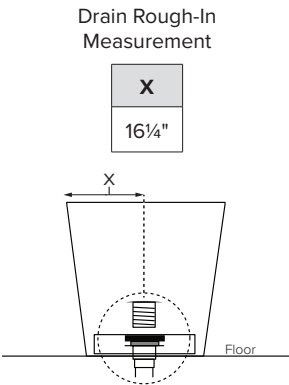

Tayla

Features an integrated overflow

MODEL 410
65.75" x 32.5" x 24"
FREESTANDING 82 gal to overflow
Mineral Composite
331 lbs / 150 kg soaker
Filling this tub to the maximum may require an above average size or dedicated water heater.