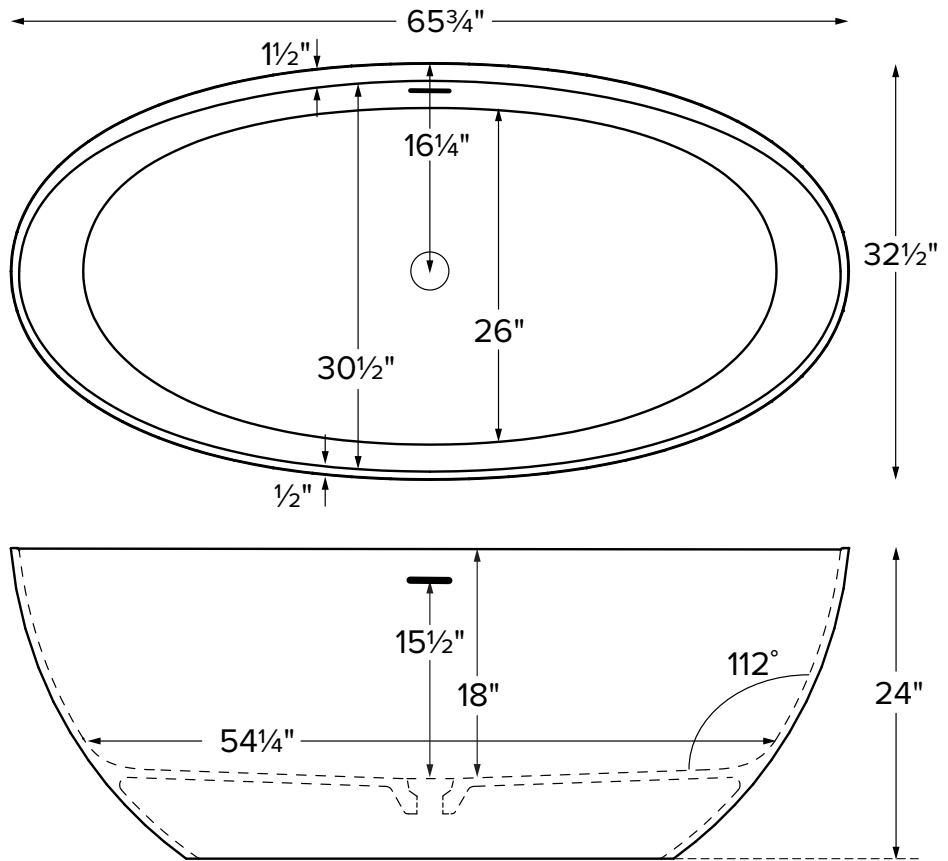

Tayla

Features an integrated overflow

MODEL 410
65.75" x 32.5" x 24"
FREESTANDING 82 gal to overflow
Mineral Composite
331 lbs / 150 kg soaker
Filling this tub to the maximum may require an above average size or dedicated water heater.